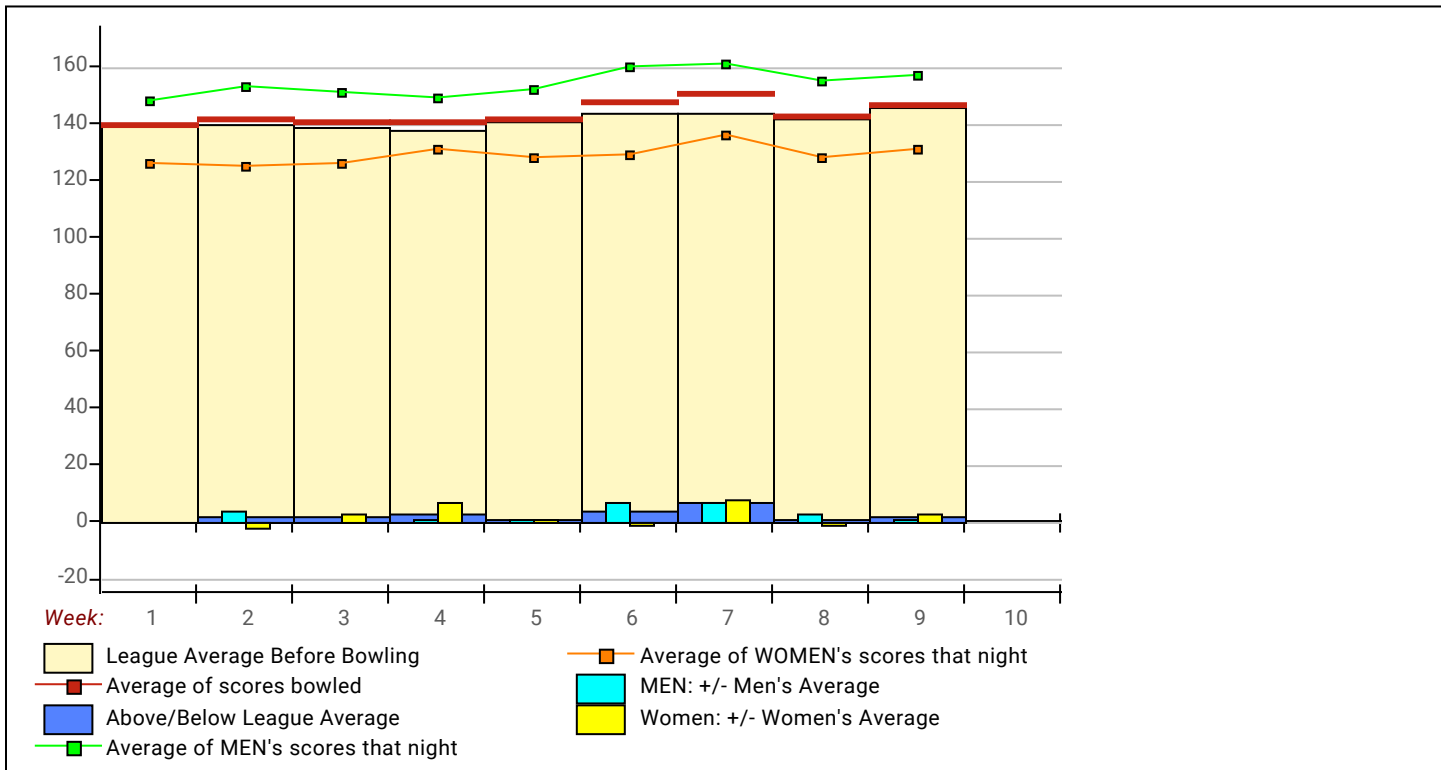

League Average Week-by-Week

Individual High Averages

Men 201.83 Gilberto Saucedo Jr 196.19 Drew Yoder 194.00 Dorman Griffith 186.00 Vince Grinell 185.46 John Titus	Women 157.41 Stacy Heupel 148.88 Amanda Travers 146.67 Karen Grinell 146.07 Michelle Harr 145.96 Kathy Royster

Most Improved Average

Men 122 to 137.22 = +15.22 Nick Scott 185 to 196.19 = +11.19 Drew Yoder 175 to 186.00 = +11.00 Vince Grinell 100 to 110.30 = +10.30 Joe Kennedy 151 to 160.59 = +9.59 Paul Wasmund	Women 99 to 109.63 = +10.63 Nancy Luthy 103 to 111.67 = +8.67 Cassie Collins 122 to 129.88 = +7.88 Erin Latham 117 to 124.24 = +7.24 Angie Dick 135 to 141.93 = +6.93 Rita Mallatt