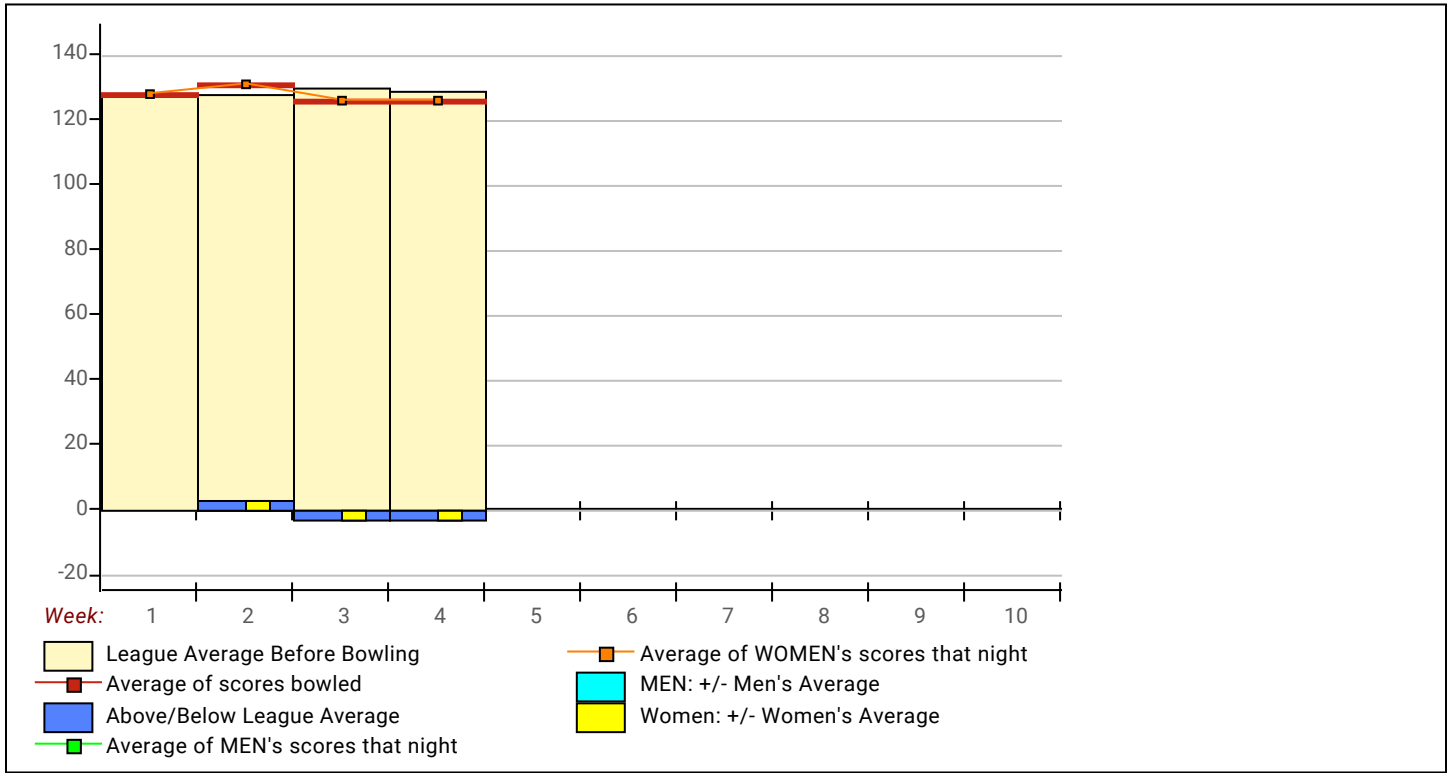

ID #	Bowling					To Raise		To Drop		-1-	-2-	-3-	Total	HDCP Total
	Hand	Name	Avg	HDCP	Pins	Gms	Avg +1	Avg -1						
2 - Plan B														
4		Shelby Jenkins	129	71	1551	12	399	383	127	133	109	369	576	
5		Tracy Miller	145	55	1747	12	443	427	188	107	115	410	566	
6		Dani Goulette	123	77	1485	12	375	359	108	117	145	370	601	
3 - Bowlanoscopy														
7		Kaitlyn DeBaugh	147	53	1775	12	445	429	135	149	133	417	567	
8		Hanna DeBaugh	155	45	1860	12	480	464	144	167	156	467	605	
9		Desi Branscum	136	64	1643	12	412	396	155	158	111	424	619	
4 - Bad Girls														
10		Nicole Rettig	120	80	1448	12	367	351	141	129	117	387	636	
11		Layla Haagensen	127	73	1526	12	394	378	102	101	103	306	501	
12		Reese Haagensen	174	26	2096	12	529	513	200	184	169	553	640	
5 - Bowlvaries														
15		Whitney Telleria	174	26	2089	12	536	520	192	146	167	505	577	
14		Maranda Lovato	101	99	1223	12	307	291	96	126	91	313	610	
13		Hailey Hoard	179	21	1614	9	546	533	182	180	158	520	574	
6 - The Whoopsie-Daisys														
17		Chelsie Nazario	135	65	1628	12	412	396	125	107	148	380	566	
18		Deb Unger	129	71	1554	12	396	380	139	180	141	460	697	
16		Kelsey McCarty	119	81	1438	12	362	346	118	83	104	305	530	
7 - Pins & Giggles														
20		Frankee Philips	79	121	954	12	246	230	72	93	84	249	615	
21		MaKenna Oksman	58	142	700	12	185	169	53	49	56	158	578	
19		Michelle Hammerling	105	95	1262	12	328	312	126	99	96	321	609	
8 - Diva Bowlers														
22		Carol Dixon	110	90	1326	12	339	323	125	98	115	338	611	
23		Kathy Royster	139	61	1676	12	424	408	183	107	134	424	607	
24		Doris Rice	161	39	1943	12	487	471	166	176	146	488	605	
9 - She Strikes Again														
25		Martina Ominski	138	62	1246	9	422	409	179	145	122	446	647	
26		Amy Rose	129	71	1549	12	401	385	124	94	117	335	533	
27		Mari Holm	90	110	1090	12	275	259	81	97	103	281	614	
10 - Alley Oops!														
28		Theresa Trimarco	134	66	1611	12	414	398	149	112	139	400	598	
29		Pam Bond	114	86	1030	9	350	337	105	108	89	302	539	
30		Rachel Rudeen	115	85	1386	12	354	338	122	135	110	367	628	
11 - Alley Cougs														
31		Tracey Surbeck	143	57	1722	12	438	422	135	147	165	447	624	
32		Monica Devroude	120	80	1440	12	375	359	100	102	154	356	596	
37		Sherry Tipping	91	109	821	9	283	270	94	83	102	279	609	
33		Hilary Blatz	78	122	236	3	238	231				0	0	
12 - Bowlarinas														
34		Sara Rankin	123	77	1485	12	375	359	98	123	104	325	541	
36		Lana Mellen	160	40	1930	12	485	469	186	147	145	478	595	
35		Sara Nally	143	57	1295	9	433	420	a133	a133	a133	399	570	

League Average Week-by-Week

Individual High Averages

174.67 Reese Haagensen

174.08 Whitney Telleria

161.92 Doris Rice