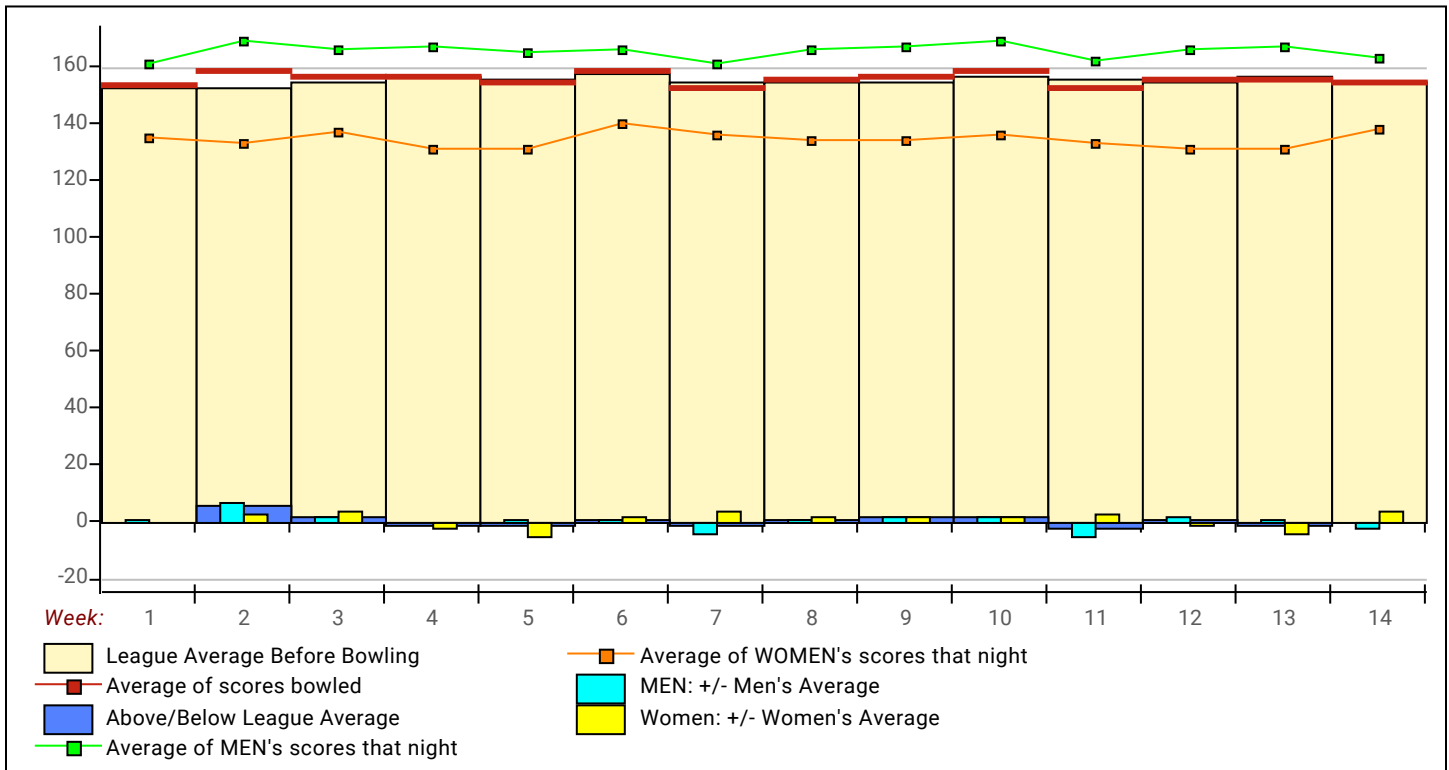

League Average Week-by-Week

Individual High Averages

Men	221.23	Gage Telleria	Women	187.45	Whitney Telleria
	204.69	Kyo Latthamone		168.77	Hailey Hoard
	202.74	Ben Alcala		164.47	Reese Haagensen
	201.38	Nathan Hire		154.00	Fanny Hassell
	195.47	Anthony Nacarelli		149.87	Tracey Surbeck

Most Improved Average

Men	191 to 204.69 = +13.69	Kyo Latthamone	Women	105 to 121.92 = +16.92	Randi Griggs
	109 to 121.52 = +12.52	William McQuillen		124 to 139.92 = +15.92	Kerry Rice
	171 to 182.77 = +11.77	Mike Seadorf		128 to 139.49 = +11.49	Kaitlyn DeBaugh
	191 to 202.74 = +11.74	Ben Alcala		109 to 116.10 = +7.10	Gabby Reynolds
	187 to 195.47 = +8.47	Anthony Nacarelli		163 to 168.77 = +5.77	Hailey Hoard