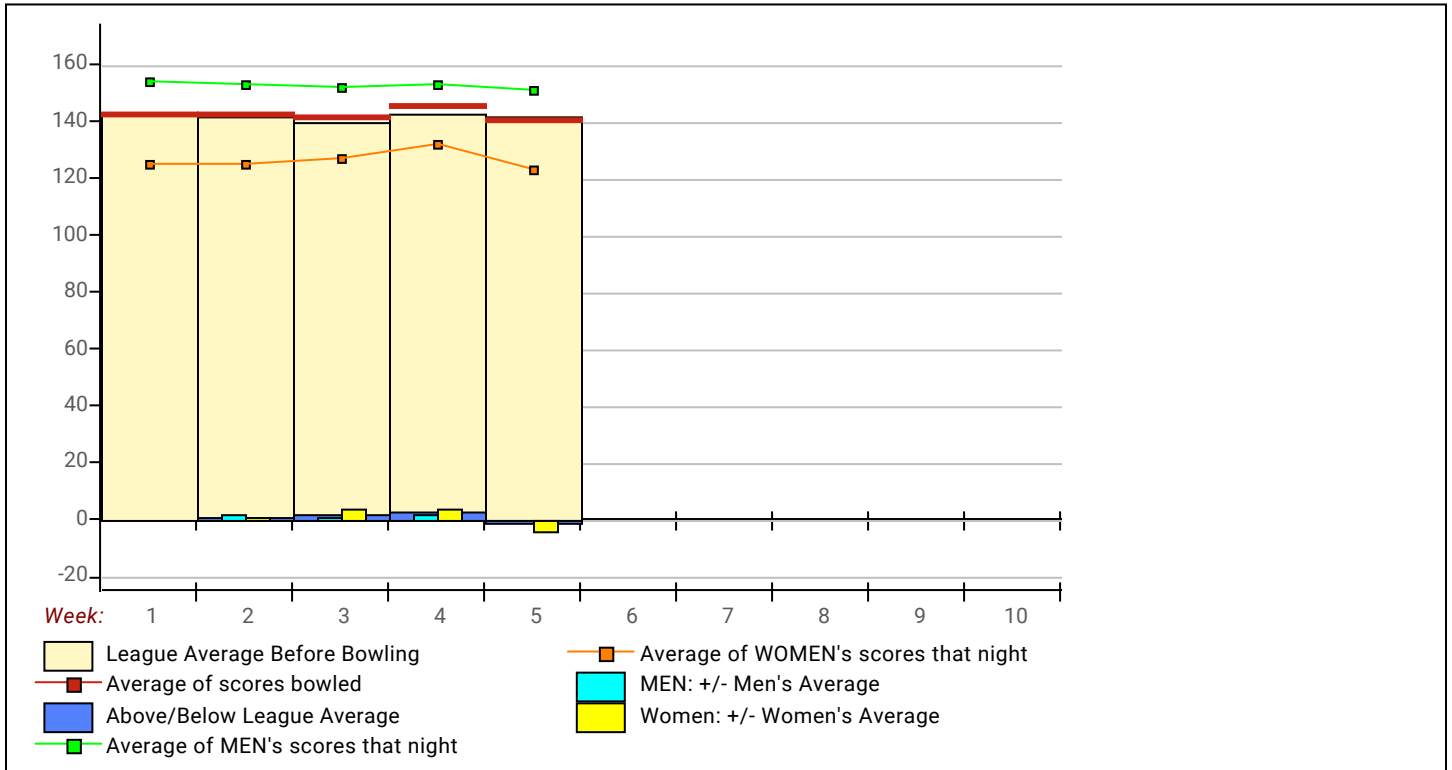

League Average Week-by-Week

Individual High Averages

Men		Women	
223.67	Gilberto Saucedo Jr	159.53	Stacy Heupel
199.87	Drew Yoder	149.20	Brenda Oswalt
196.07	Dorman Griffith	143.83	Erin Latham
195.40	Tyler Gay	138.92	Patty Campbell
189.83	Bryce Pitchford	136.25	Haley Gay