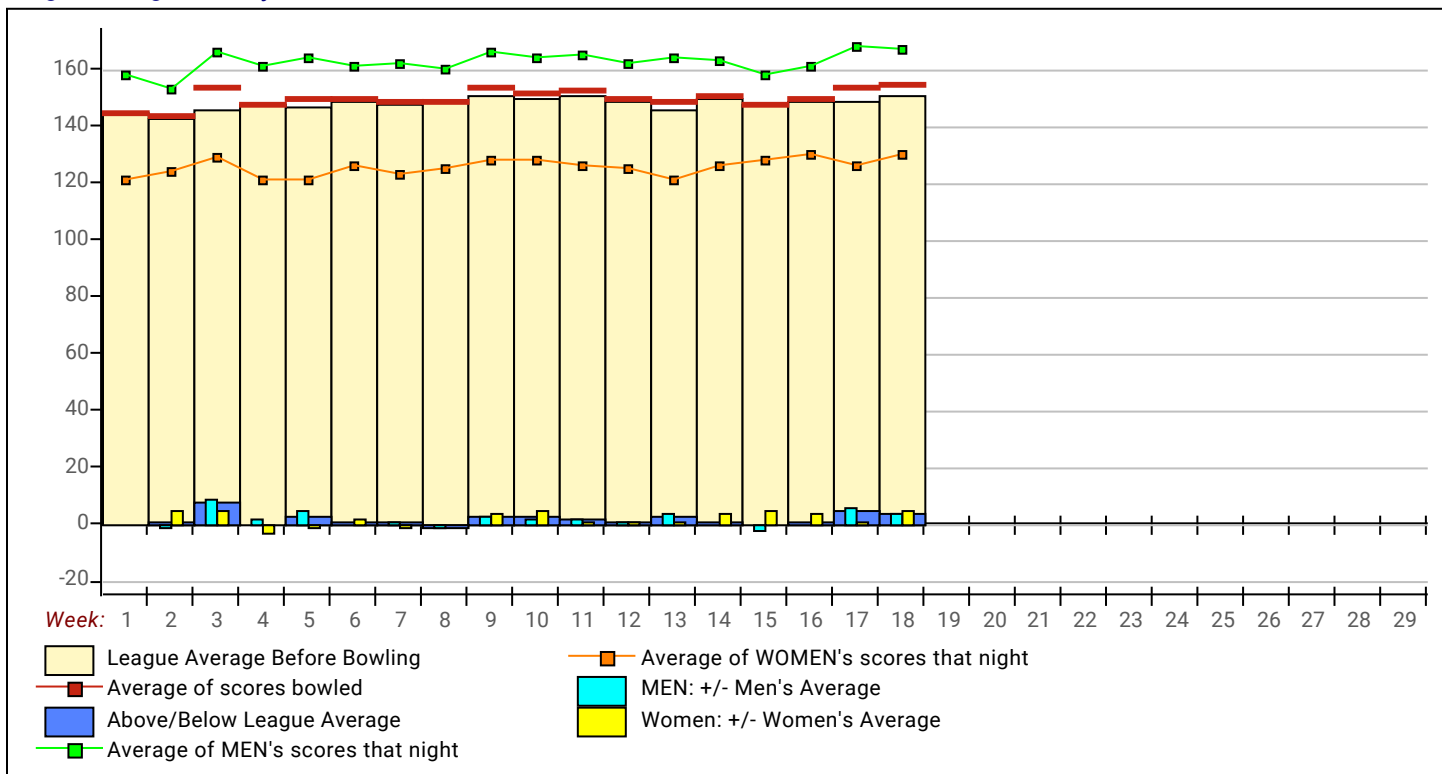

Name	Avg HDCP		Pins	Gms	High Game	High Sers	HDCP Game	HDCP Sers	-1-	-2-	-3-	Total	HDCP Total
Sage Wutherich	130	56	390	3	135	390						0	0

League Average Week-by-Week

Individual High Averages

Men	Women
214.67 Jake Fessenden	156.43 Dawn Baltadonis
203.67 Wes Vinsonhaler	153.30 Lana Mellen
198.22 Johnny Babbitt	140.90 Jan Barnard
196.06 Hunter Duchon	139.44 Rose Calico
195.79 Tim Fisher	138.67 Deanna Messinger

Most Improved Average

Men	Women
139 to 162.92 = +23.92 Ryan Jensen	103 to 114.73 = +11.73 Martha Escarzaga
136 to 152.07 = +16.07 Aidan Bolt	101 to 112.61 = +11.61 Christie Doucette
130 to 144.94 = +14.94 Ryan Matthews	129 to 139.44 = +10.44 Rose Calico
167 to 178.86 = +11.86 Wayne Earl	89 to 98.46 = +9.46 Michelle Hammerling
171 to 182.54 = +11.54 Seth Ferrett	132 to 140.90 = +8.90 Jan Barnard