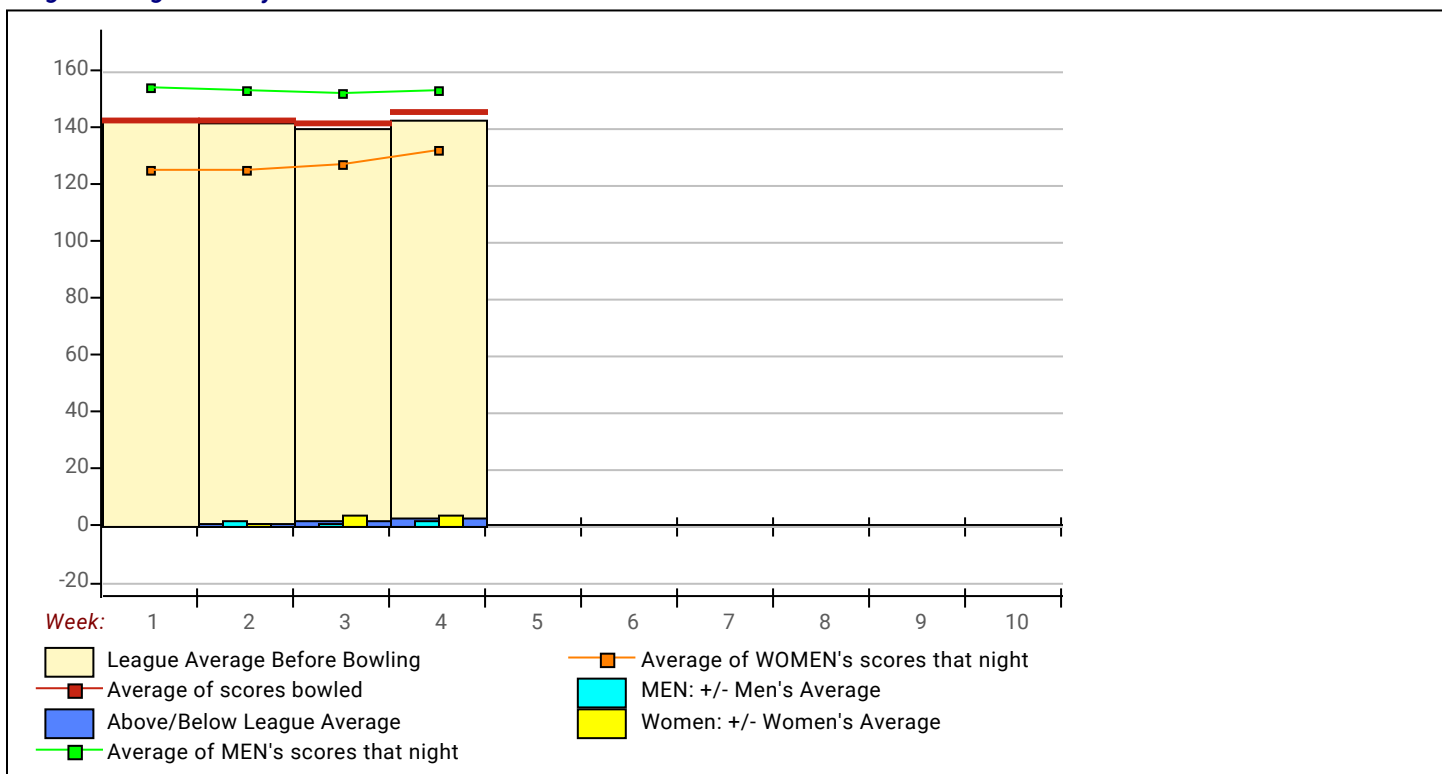

League Average Week-by-Week

Individual High Averages

Men

218.17	Gilberto Saucedo Jr
202.42	Drew Yoder
199.08	Dorman Griffith
198.67	Tyler Gay
189.83	Bryce Pitchford

Women

161.33	Stacy Heupel
154.25	Brenda Oswalt
143.83	Erin Latham
140.08	Michelle Harr
139.83	Kelly Kurtz