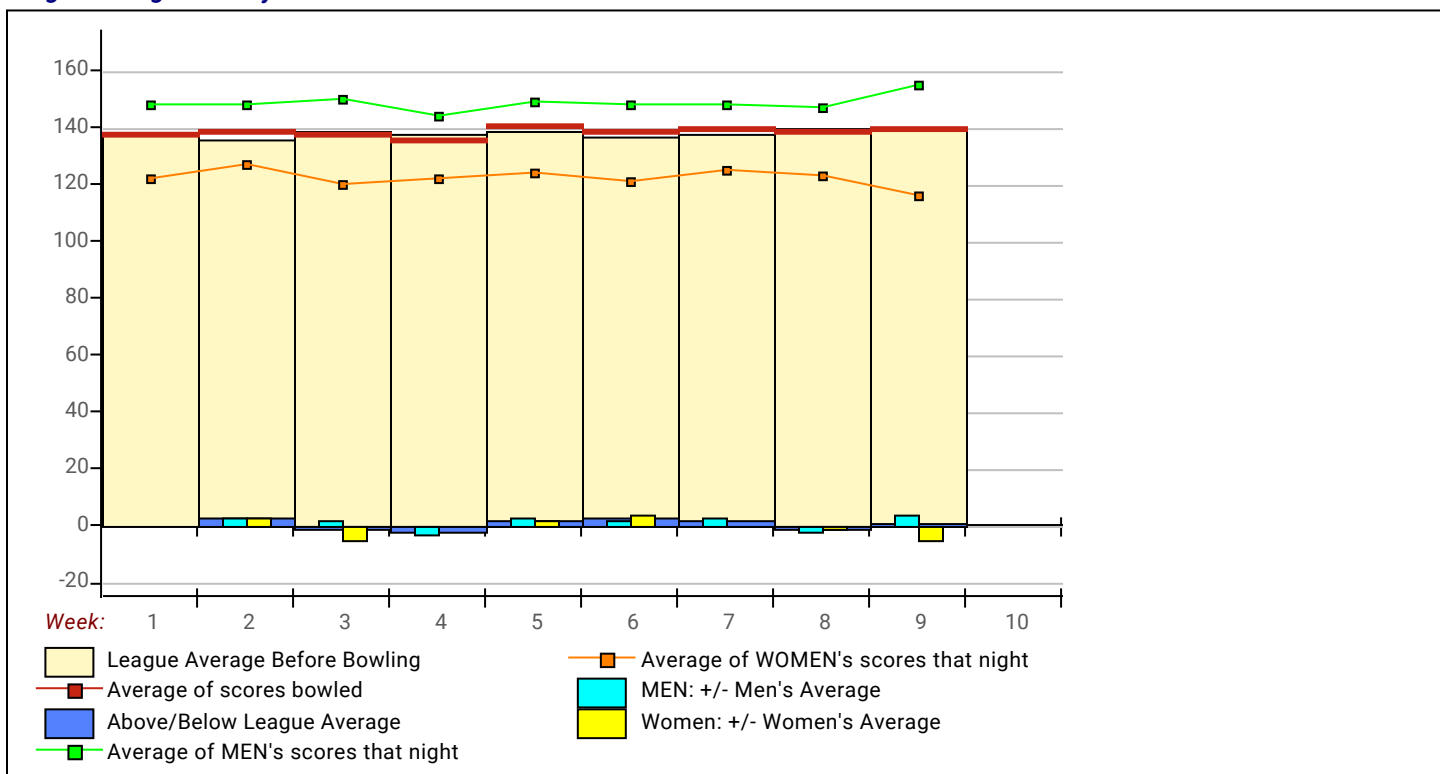

League Average Week-by-Week

Individual High Averages

Men	Women
208.71 Bryce Dallman	146.54 Winona Sweigart
207.78 Rob Geisbush	138.13 Karen Grinnell
181.22 Bryan Cloudt	137.56 Kathy Royster
179.19 Vince Grinnell	135.79 Bee Kickel
166.33 Chrys Warren	129.67 Shelby Baldwin

Most Improved Average

Men	Women
133 to 147.81 = +14.81 Dave Maffey	88 to 98.39 = +10.39 Sam McKee
109 to 119.15 = +10.15 Thor Rostock	132 to 137.56 = +5.56 Kathy Royster
199 to 208.71 = +9.71 Bryce Dallman	133 to 138.13 = +5.13 Karen Grinnell
141 to 150.37 = +9.37 Stephen Veals	133 to 135.79 = +2.79 Bee Kickel
124 to 132.85 = +8.85 Travis Loberg	121 to 123.63 = +2.63 Marie Chroninger