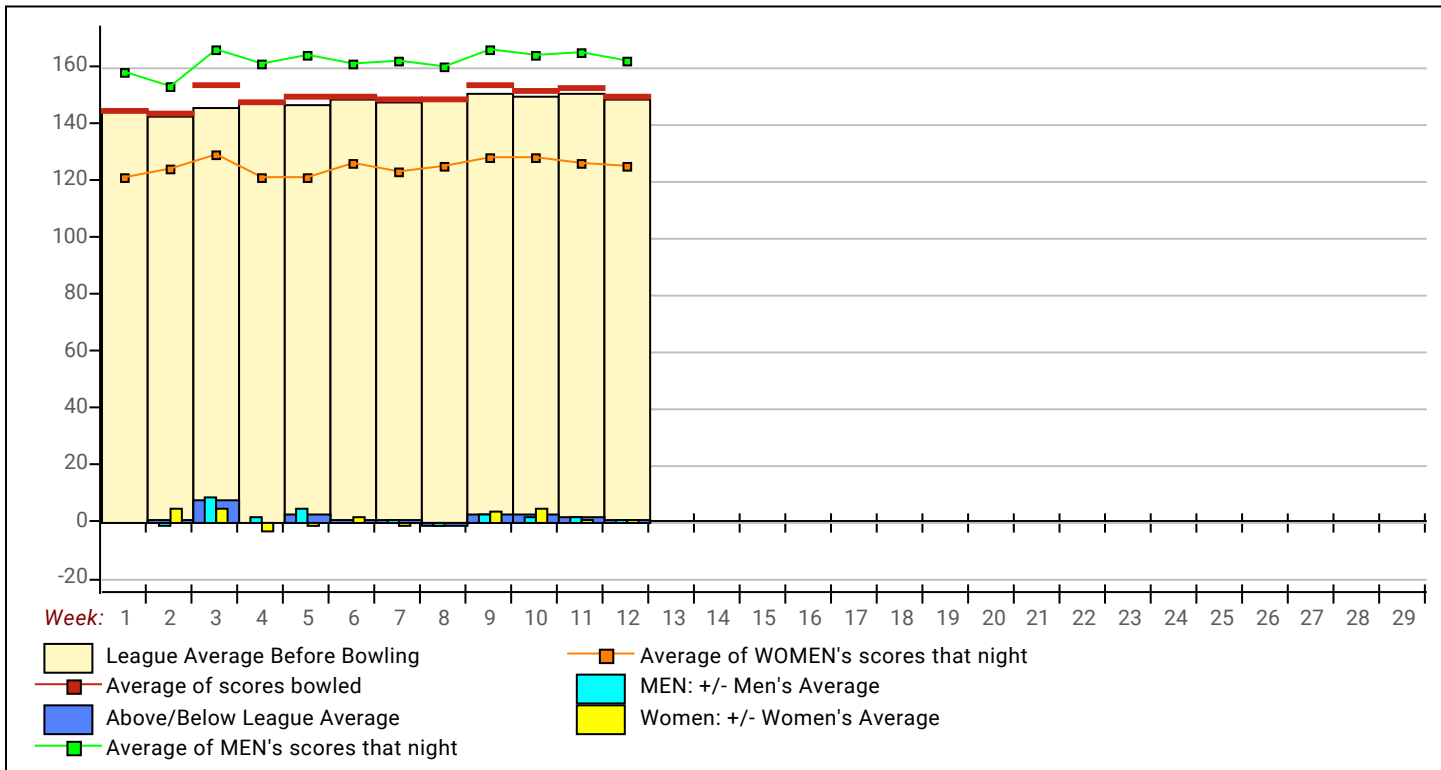

League Average Week-by-Week

Individual High Averages

Men 216.30 Jake Fessenden 200.97 Wes Vinsonhaler 197.60 Tim Fisher 195.77 Cameron Vannon 195.17 Johnny Babbitt	Women 154.75 Lana Mellen 154.19 Dawn Baltadonis 139.56 Deanna Messinger 136.56 Jan Barnard 136.39 Rose Calico

Most Improved Average

Men 171 to 190.33 = +19.33 Seth Ferrett 136 to 153.89 = +17.89 Aidan Bolt 139 to 155.15 = +16.15 Ryan Jensen 167 to 176.42 = +9.42 Wayne Earl 113 to 121.73 = +8.73 John Judge	Women 101 to 112.25 = +11.25 Christie Doucette 103 to 111.90 = +8.90 Martha Escarzaga 105 to 112.47 = +7.47 Lori Dainty 89 to 96.42 = +7.42 Michelle Hammerling 129 to 136.39 = +7.39 Rose Calico