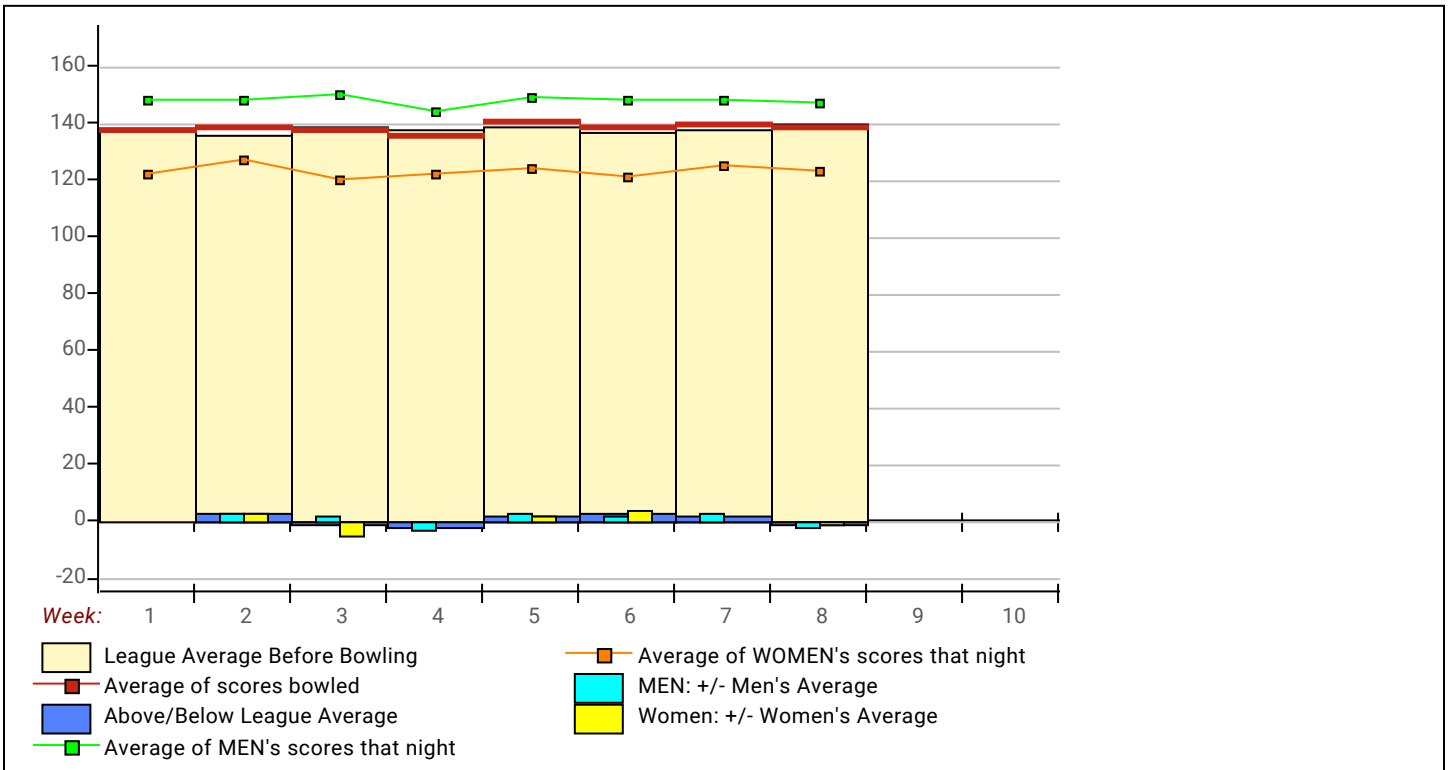

Bowling						To Raise	To Drop				HDCP		
ID #	Hand	Name	Avg HDCP		Pins	Gms	Avg +1	Avg -1	-1-	-2-	-3-	Total	Total
9 - Sons of Arthritis													
29		Craig Sweigart	154	56	3708	24	477	449	151	165	161	477	648
30		Thor Rostock	118	92	2851	24	362	334	129	132	124	385	664
60		Steve Hall	139	71	3346	24	434	406	114	137	128	379	586
32		Andy Croninger	148	62	3560	24	463	435	176	128	161	465	654
10 - 10-Pin Hens													
37		Marie Chroninger	124	86	2984	24	391	363	106	95	113	314	563
49		Travis Loberg	133	77	3212	24	406	378	110	139	133	382	610
39		Winona Sweigart	148	62	3109	21	467	442	124	126	150	400	580
40		Ann Rostock	106	104	2551	24	338	310	129	115	120	364	682
64		Garawyn McGill	73	137	220	3	224	217				0	0

Temporary Substitutes Division 1: Enter Div Label

Men Division 1: Enter Div Label

Name	Avg HDCP		Pins	Gms	High Game	High Sers	HDCP Game	HDCP Sers	-1-	-2-	-3-	Total	HDCP Total
Cliff Alvarez	120	90	0	0	0	0						0	0
Rich Foster	120	90	0	0	0	0						0	0
Brad Fouts	120	90	0	0	0	0						0	0
Matt Henrikson	120	90	0	0	0	0						0	0
Joe Hodges	120	90	0	0	0	0						0	0
Joe Legerski	120	90	0	0	0	0						0	0

Women Division 1: Enter Div Label

Name	Avg HDCP		Pins	Gms	High Game	High Sers	HDCP Game	HDCP Sers	-1-	-2-	-3-	Total	HDCP Total
Diana Clark	120	90	0	0	0	0						0	0
Stacy Heupel	120	90	0	0	0	0						0	0
Lanae Konewko	120	90	0	0	0	0						0	0
Emily Lyon	120	90	0	0	0	0						0	0
Nevaeh Vandusen	120	90	0	0	0	0						0	0

League Average Week-by-Week

Individual High Averages