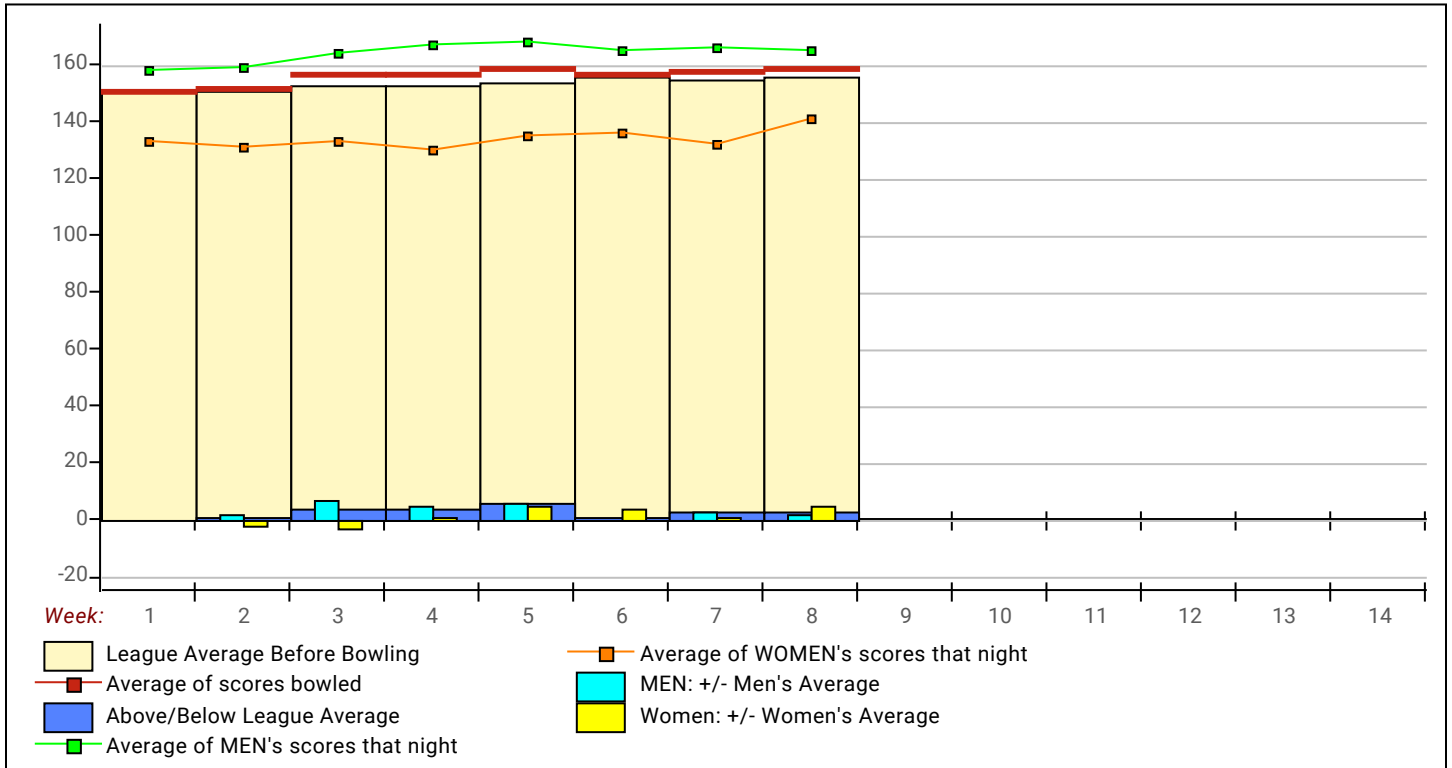

League Average Week-by-Week

Individual High Averages

Men	Women
220.67 Anthony Nacarelli	186.71 Hailey Hoard
207.21 Gage Telleria	182.38 Whitney Telleria
198.58 Ben Alcala	154.17 Reese Haagensen
193.83 Ross Conte	152.17 Tracey Surbeck
192.21 Myles Pederson	148.43 Fanny Hassell

Most Improved Average

Men	Women
178 to 188.50 = +10.50 Kyo Latthamone	96 to 114.75 = +18.75 Kaitlyn DeBaugh
151 to 160.42 = +9.42 Sam Cafarelli	138 to 147.54 = +9.54 Katie Babcock
162 to 170.96 = +8.96 Ryan Phelps	123 to 129.33 = +6.33 Becca Hook
174 to 182.33 = +8.33 Chris Christensen	118 to 124.33 = +6.33 Kathryn Crookha
143 to 150.53 = +7.53 Josh Haines	111 to 116.80 = +5.80 Dani Storck