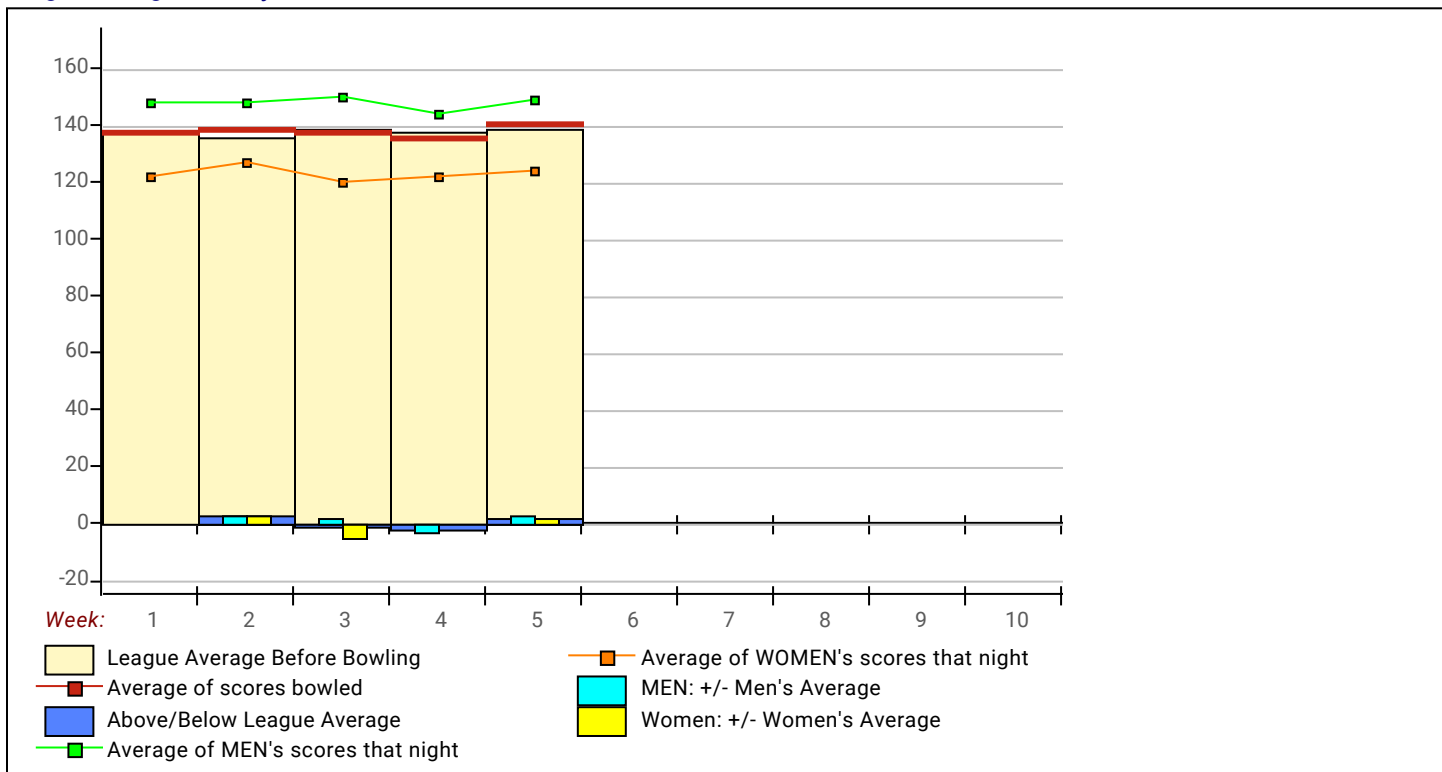

Bowling						To Raise	To Drop				HDCP		
ID #	Hand	Name	Avg HDCP		Pins	Gms	Avg +1	Avg -1	-1-	-2-	-3-	Total	Total
9 - Sons of Arthritis													
29		Craig Sweigart	155	55	2332	15	476	457	149	165	145	459	621
30		Thor Rostock	115	95	1737	15	351	332	106	134	147	387	681
60		Steve Hall	140	70	2105	15	433	414	136	117	145	398	602
32		Andy Croninger	146	64	2196	15	450	431	148	116	168	432	621
10 - 10-Pin Hens													
37		Marie Chroninger	125	85	1887	15	381	362	111	117	176	404	665
49		Travis Loberg	131	79	1968	15	408	389	125	178	130	433	682
39		Winona Sweigart	152	58	2292	15	462	443	120	140	158	418	580
40		Ann Rostock	102	108	1535	15	319	300	86	113	115	314	641

Temporary Substitutes Division 1: Enter Div Label

Men Division 1: Enter Div Label

Name	Avg HDCP		Pins	Gms	High Game	High Sers	HDCP Game	HDCP Sers	-1-	-2-	-3-	Total	HDCP Total
Cliff Alvarez	120	90	0	0	0	0						0	0
Rich Foster	120	90	0	0	0	0						0	0
Brad Fouts	120	90	0	0	0	0						0	0
Matt Henrikson	120	90	0	0	0	0						0	0
Joe Hodges	120	90	0	0	0	0						0	0
Joe Legerski	120	90	0	0	0	0						0	0

Women Division 1: Enter Div Label

Name	Avg HDCP		Pins	Gms	High Game	High Sers	HDCP Game	HDCP Sers	-1-	-2-	-3-	Total	HDCP Total
Diana Clark	120	90	0	0	0	0						0	0
Stacy Heupel	120	90	0	0	0	0						0	0
Lanae Konewko	120	90	0	0	0	0						0	0
Emily Lyon	120	90	0	0	0	0						0	0
Nevaeh Vandusen	120	90	0	0	0	0						0	0

League Average Week-by-Week

Individual High Averages

Men 203.75 Bryce Dallman

Women 152.80 Winona Sweigart