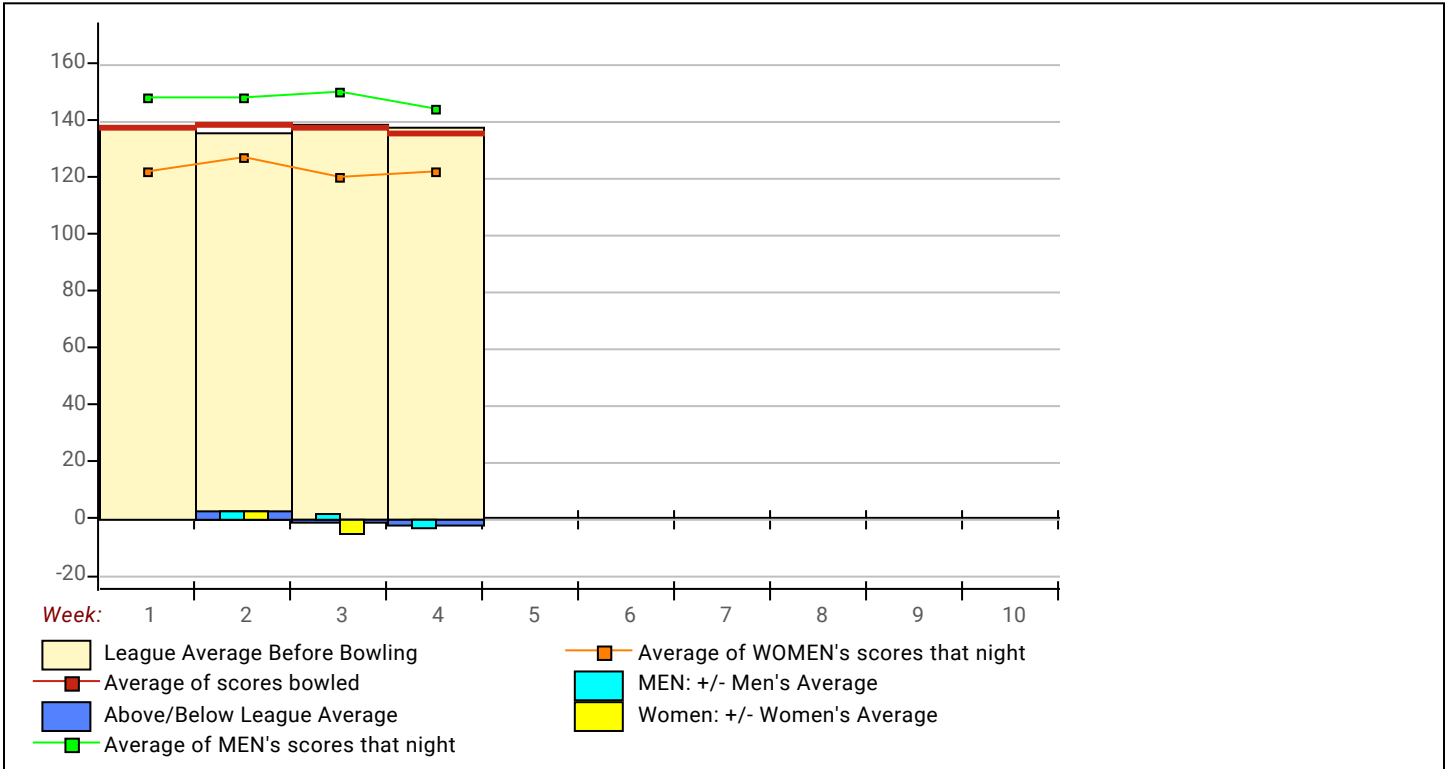

Bowling						To Raise	To Drop				HDCP		
ID #	Hand	Name	Avg HDCP		Pins	Gms	Avg +1	Avg -1	-1-	-2-	-3-	Total	Total
9 - Sons of Arthritis													
29		Craig Sweigart	156	54	1873	12	482	466	164	179	149	492	663
30		Thor Rostock	112	98	1350	12	345	329	115	114	138	367	670
60		Steve Hall	142	68	1707	12	438	422	161	158	132	451	664
32		Andy Croninger	147	63	1764	12	456	440	144	190	137	471	672
10 - 10-Pin Hens													
37		Marie Chroninger	123	87	1483	12	377	361	152	127	110	389	656
49		Travis Loberg	127	83	1535	12	385	369	136	127	152	415	673
39		Winona Sweigart	156	54	1874	12	481	465	153	146	172	471	636
40		Ann Rostock	101	109	1221	12	309	293	80	100	93	273	588

Temporary Substitutes Division 1: Enter Div Label

Men Division 1: Enter Div Label

Name	Avg HDCP		Pins	Gms	High Game	High Sers	HDCP Game	HDCP Sers	-1-	-2-	-3-	Total	HDCP Total
Cliff Alvarez	120	90	0	0	0	0						0	0
Rich Foster	120	90	0	0	0	0						0	0
Brad Fouts	120	90	0	0	0	0						0	0
Matt Henrikson	120	90	0	0	0	0						0	0
Joe Hodges	120	90	0	0	0	0						0	0
Joe Legerski	120	90	0	0	0	0						0	0

Women Division 1: Enter Div Label

Name	Avg HDCP		Pins	Gms	High Game	High Sers	HDCP Game	HDCP Sers	-1-	-2-	-3-	Total	HDCP Total
Diana Clark	120	90	0	0	0	0						0	0
Stacy Heupel	120	90	0	0	0	0						0	0
Lanae Konewko	120	90	0	0	0	0						0	0
Emily Lyon	120	90	0	0	0	0						0	0
Nevaeh Vandusen	120	90	0	0	0	0						0	0

League Average Week-by-Week

Individual High Averages

Men 206.50 Rob Geisbush

Women 156.17 Winona Sweigart