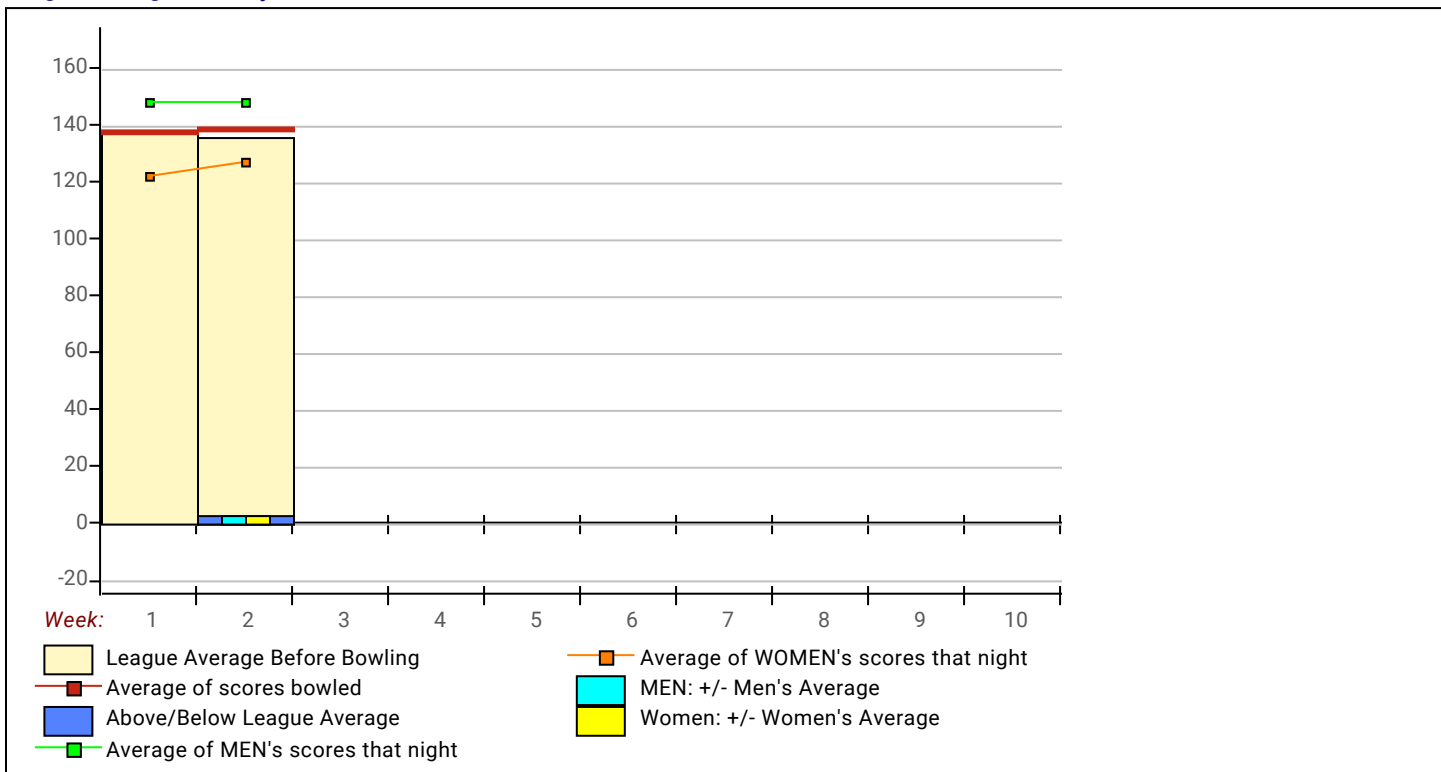

Name	Avg HDCP		Pins	Gms	High Game	High Sers	HDCP Game	HDCP Sers	-1-	-2-	-3-	Total	HDCP Total
Cliff Alvarez	120	90	0	0	0	0						0	0
Rich Foster	120	90	0	0	0	0						0	0
Brad Fouts	120	90	0	0	0	0						0	0
Matt Henrikson	120	90	0	0	0	0						0	0
Joe Hodges	120	90	0	0	0	0						0	0
Joe Legerski	120	90	0	0	0	0						0	0

Women Division 1: Enter Div Label

Name	Avg HDCP		Pins	Gms	High Game	High Sers	HDCP Game	HDCP Sers	-1-	-2-	-3-	Total	HDCP Total
Diana Clark	120	90	0	0	0	0						0	0
Stacy Heupel	120	90	0	0	0	0						0	0
Lanae Konewko	120	90	0	0	0	0						0	0
Emily Lyon	120	90	0	0	0	0						0	0
Nevaeh Vandusen	120	90	0	0	0	0						0	0

League Average Week-by-Week

Individual High Averages

Bowlers must have a minimum of 9 games before they will be listed for high average recognition.

Most Improved Average

Bowlers must have a minimum of 9 games to be listed for most improved average recognition.