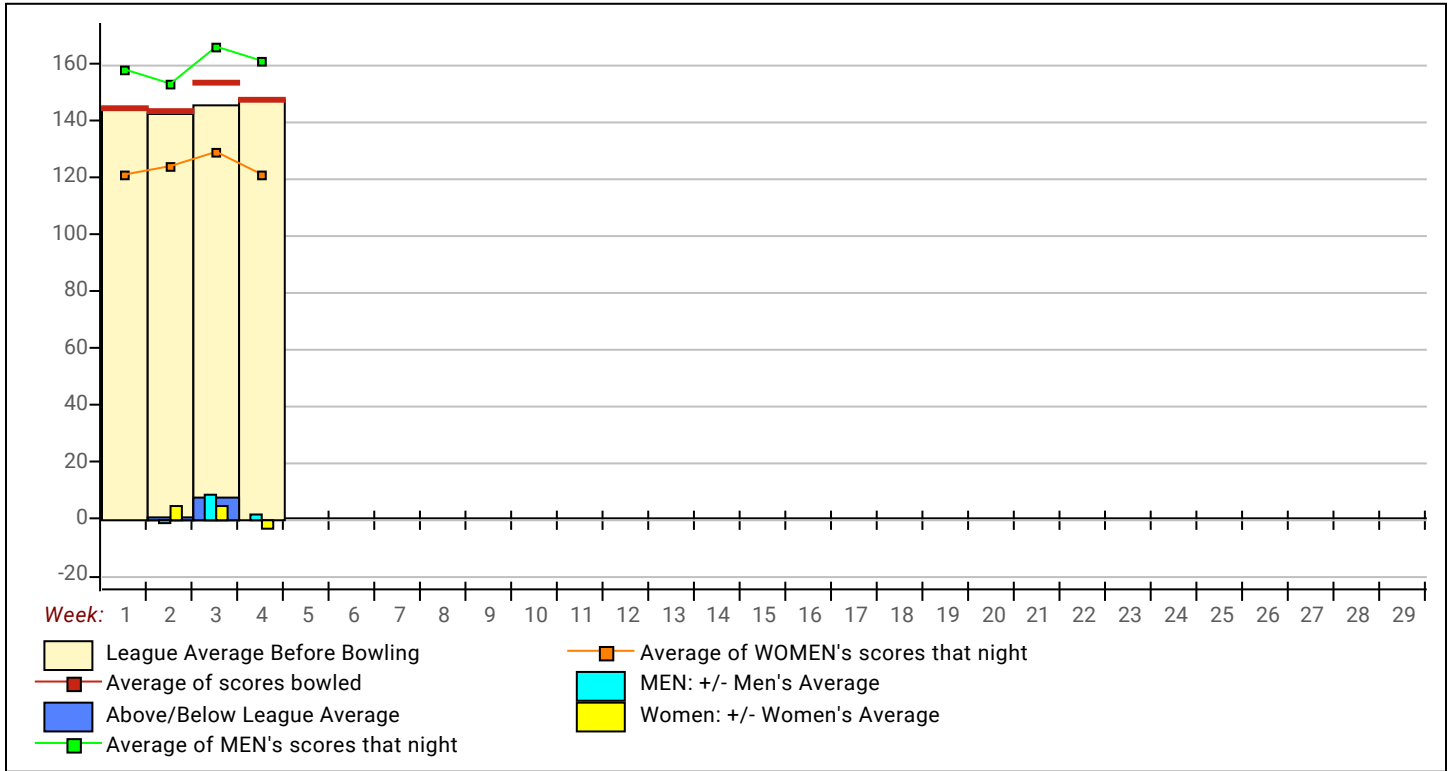

Name	Avg	HDCP	Pins	Gms	High Game	High Sers	HDCP Game	HDCP Sers	-1-	-2-	-3-	Total	HDCP Total
Redge Clapp	199	0	597	3	222	597			192	183	222	597	597

League Average Week-by-Week

Individual High Averages

Men	Women
211.00 Jake Fessenden	153.00 Deanna Messinger
199.08 Johnny Babbitt	151.50 Dawn Baltadonis
195.25 Hunter Duchon	151.50 Lana Mellen
193.83 Cameron Vannon	139.58 Kelly Beck
189.58 Matt Wutherich	136.00 Judy Repp

Most Improved Average

Men	Women
170 to 170.92 = +0.92 Jason Hammerling	89 to 89.75 = +0.75 Michelle Hammerling
139 to 139.92 = +0.92 Ryan Jensen	114 to 114.75 = +0.75 Tracy Cook
193 to 193.83 = +0.83 Cameron Vannon	103 to 103.75 = +0.75 Martha Escarzaga
152 to 152.83 = +0.83 John Knowles	120 to 120.75 = +0.75 Jody Hoke
176 to 176.75 = +0.75 Ken Repp	122 to 122.75 = +0.75 Ashley Miller