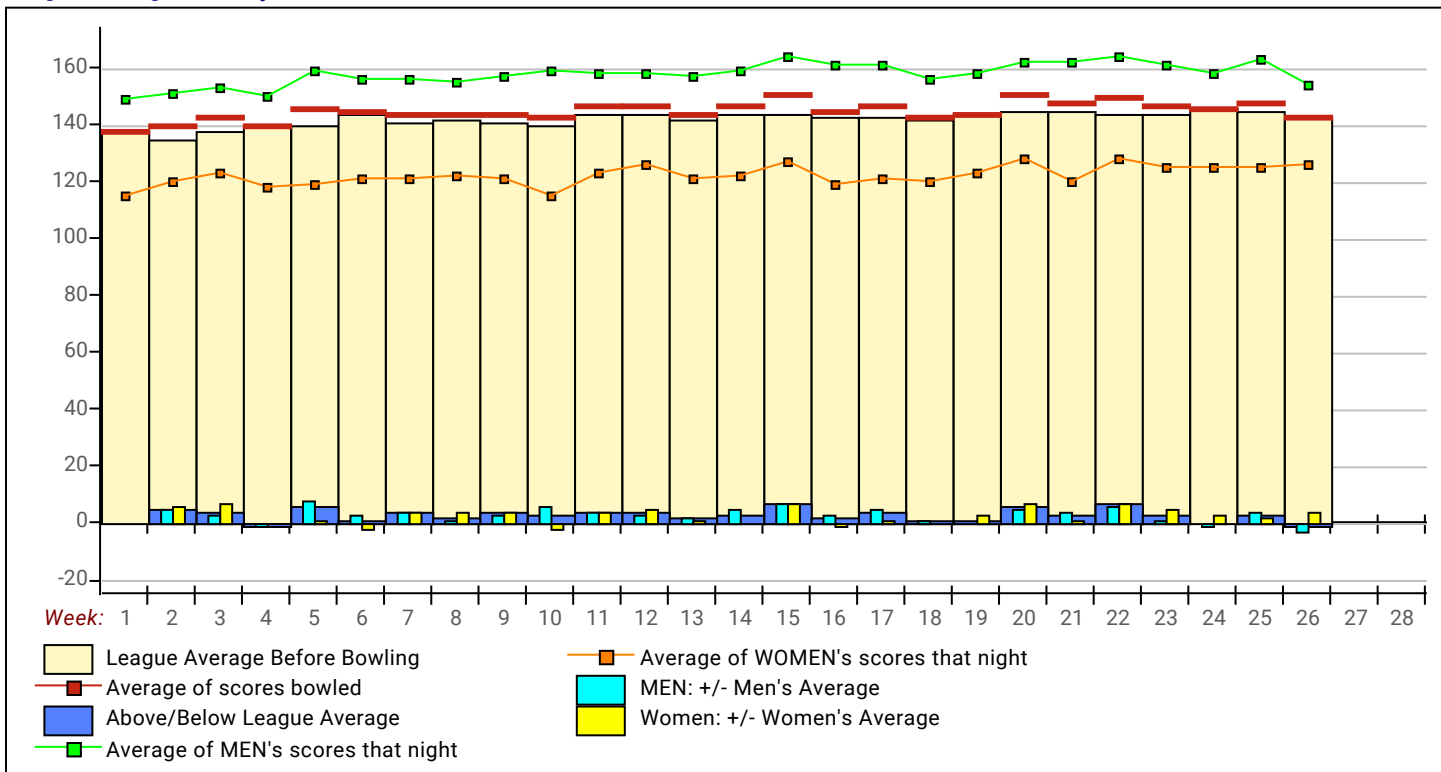

Temporary Substitutes Division 1: Enter Div Label

Men Division 1: Enter Div Label

Name	Avg HDCP		Pins	Gms	High Game	High Sers	HDCP Game	HDCP Sers	-1-	-2-	-3-	Total	HDCP Total
Redge Clapp	182	18	547	3	190	547						0	0
Lucas Ebben	165	35	1485	9	207	530						0	0

League Average Week-by-Week

Individual High Averages

Men	199.32	Wes Vinsonhaler	Women	157.39	Dawn Baltadonis
	189.51	Greg Strang		157.28	Denise Carpenter
	186.32	George Brown		149.11	Lana Mellen
	184.05	Matt Wutherich		137.38	Jan Barnard
	181.72	Hunter Duchon		135.60	Deanna Messinger

Most Improved Average

Men	135	to	158.81	= +23.81	James Davis	Women	101	to	115.00	= +14.00	Elvedina Pajazetovic
	147	to	168.71	= +21.71	Arthur Eslinger		93	to	104.93	= +11.93	Kelli Almaras
	108	to	126.73	= +18.73	Gregg Marlin		120	to	131.79	= +11.79	Kelly Beck
	165	to	181.69	= +16.69	Greg Vu		122	to	130.44	= +8.44	Judy Repp
	133	to	149.16	= +16.16	David Bettencourt		150	to	157.39	= +7.39	Dawn Baltadonis