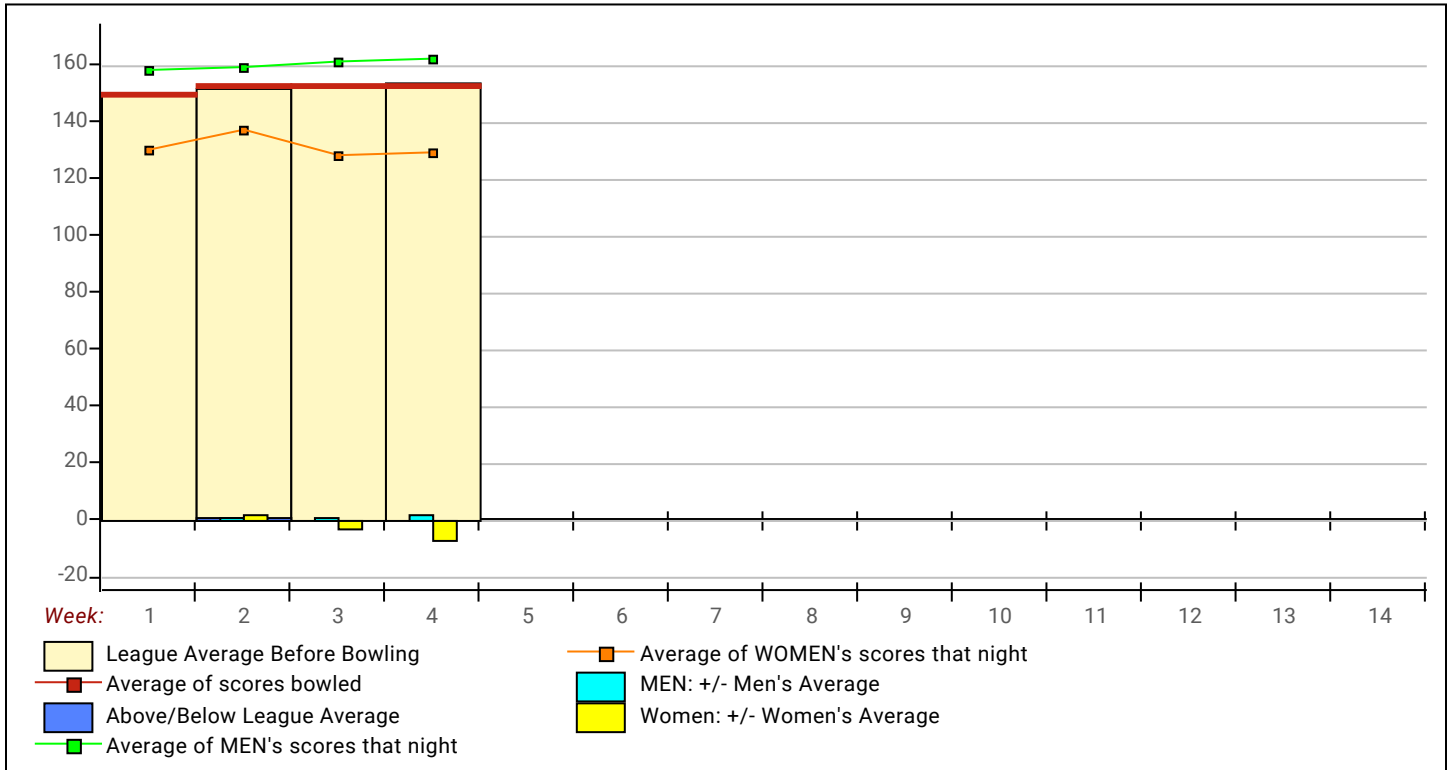

League Average Week-by-Week

Individual High Averages

Men 202.50 Ross Conte 200.25 Kyo Latthamone 199.75 Anthony Nacarelli 198.58 Ben Alcala 195.67 Gage Telleria	Women 162.58 Reese Haagensen 158.42 Fanny Hassell 151.75 Hannah Haines 145.08 Hailey Hoard 145.08 Tracey Surbeck

Most Improved Average

Men 182 to 182.92 = +0.92 Adam Ominski 187 to 187.92 = +0.92 Nate Timpson 172 to 172.83 = +0.83 Dominic Torres 138 to 138.83 = +0.83 Sam Cafarelli 131 to 131.83 = +0.83 Mando Gomez	Women 118 to 118.92 = +0.92 Andy Mitchell 128 to 128.75 = +0.75 Randi Griggs 151 to 151.75 = +0.75 Hannah Haines 162 to 162.58 = +0.58 Reese Haagensen 134 to 134.50 = +0.50 Marcia Evans