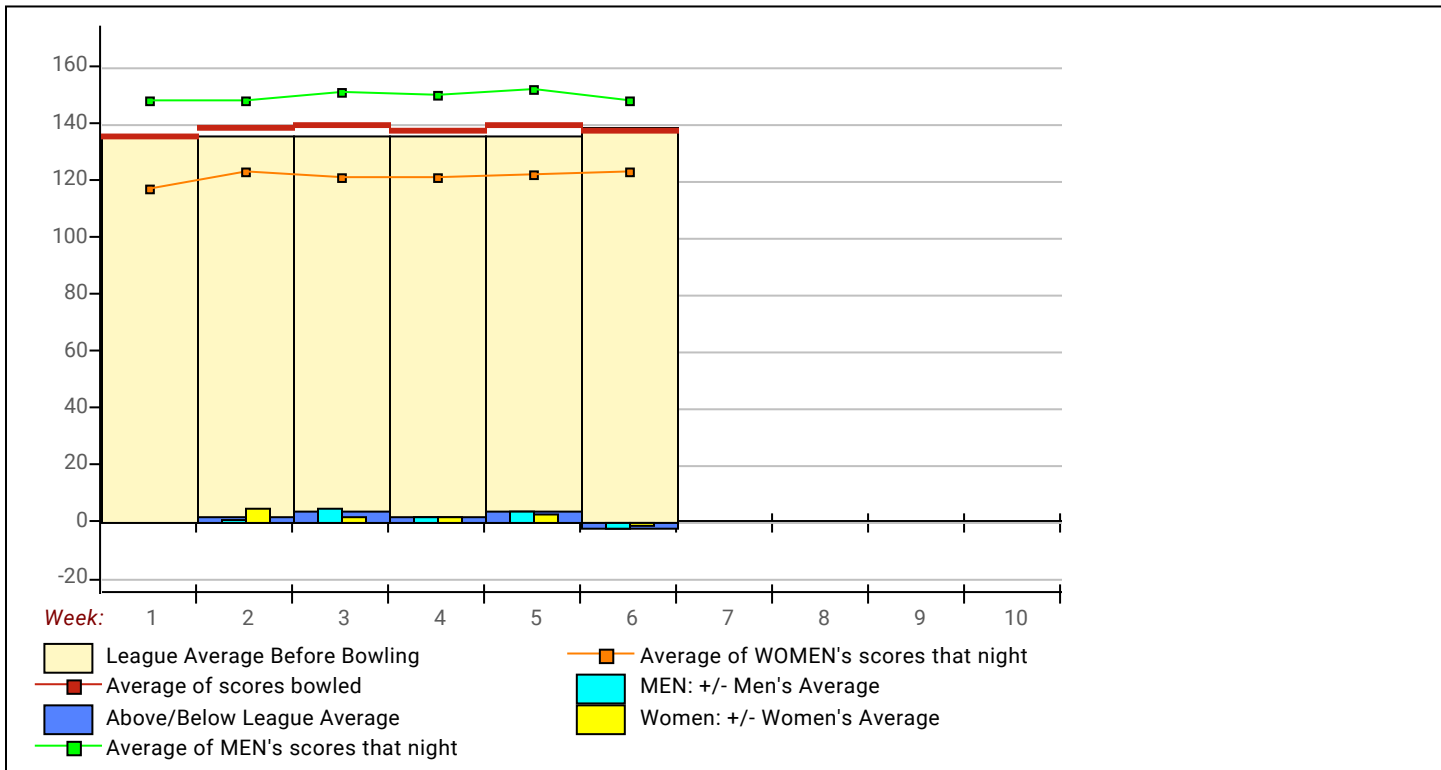

League Average Week-by-Week

Individual High Averages

Men	213.00	Gilberto Saucedo Jr	Women	158.44	Stacy Heupel
	196.06	Drew Yoder		145.78	Kelly Kurtz
	190.67	Tyler Gay		143.00	Rita Mallatt
	188.73	Dorman Griffith		142.56	Erin Latham
	180.27	Bryce Pitchford		141.39	Cass Herbst

Most Improved Average

Men	178	to	188.73	=	+10.73	Dorman Griffith	Women	99	to	105.61	=	+6.61	Christine Crawford
	110	to	118.17	=	+8.17	Dan Colbert		124	to	128.67	=	+4.67	Angie Dick
	174	to	180.27	=	+6.27	Bryce Pitchford		119	to	123.56	=	+4.56	Dawn Colbert
	107	to	112.00	=	+5.00	Tom Keyt		137	to	141.39	=	+4.39	Cass Herbst
	143	to	147.33	=	+4.33	Chad Maffey		111	to	114.67	=	+3.67	Lisa Crawford