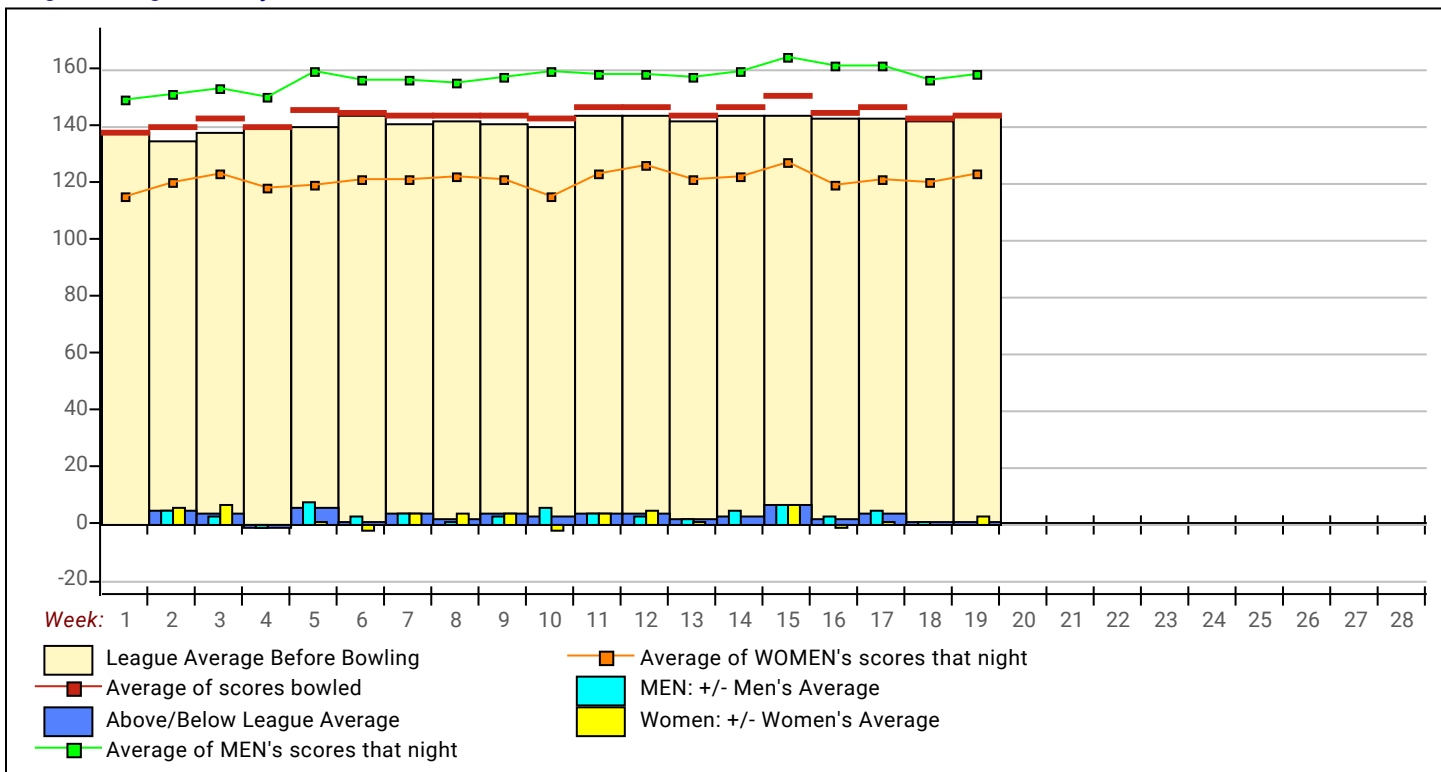

Temporary Substitutes Division 1: Enter Div Label

Men Division 1: Enter Div Label

Name	Avg HDCP		Pins Gms		High Game	High Sers	HDCP Game	HDCP Sers	-1-	-2-	-3-	Total	HDCP Total
Redge Clapp	182	18	547	3	190	547						0	0

Women Division 1: Enter Div Label

Name	Avg HDCP		Pins Gms		High Game	High Sers	HDCP Game	HDCP Sers	-1-	-2-	-3-	Total	HDCP Total
Martha Escarzaga	104	96	4091	39	160	384	256	674	85	115	83	283	568

League Average Week-by-Week