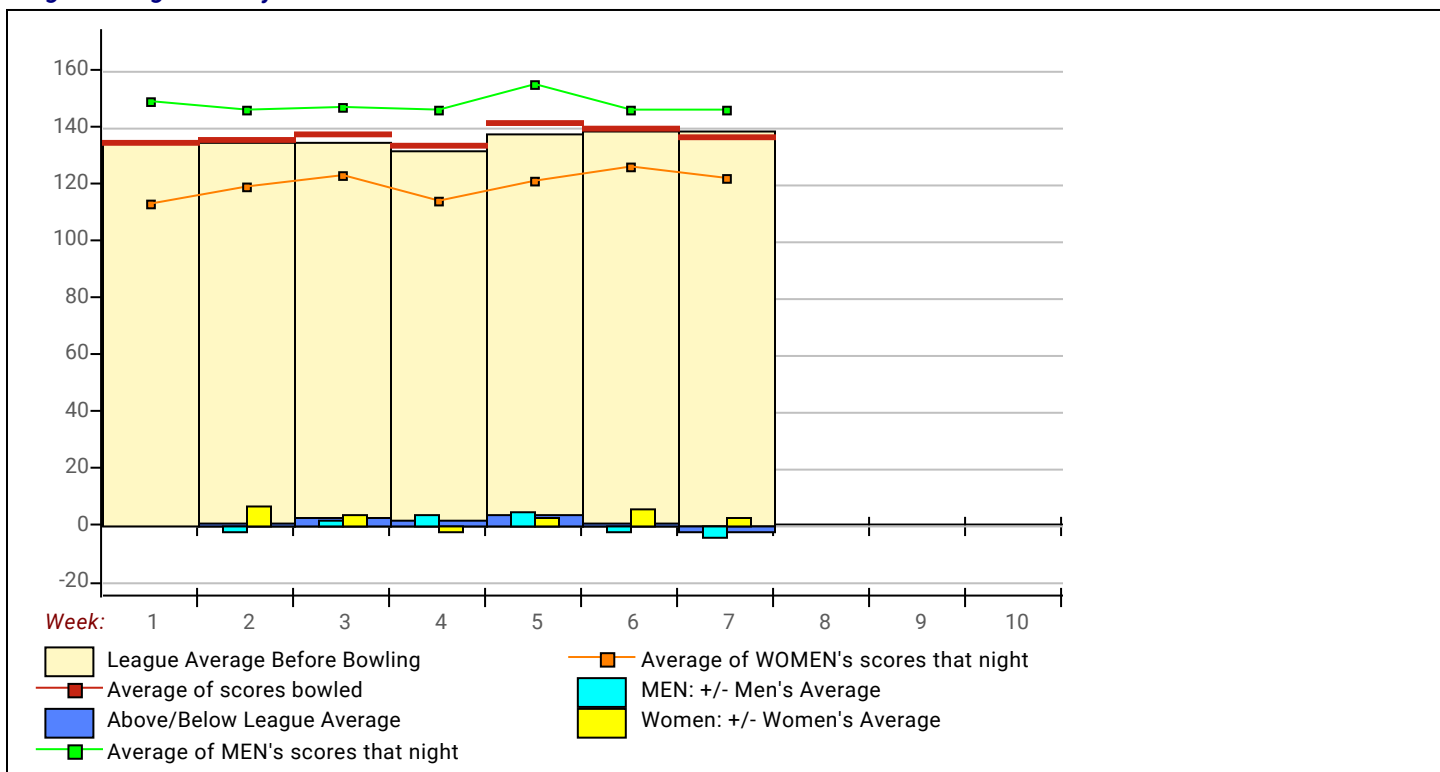

ID #	Bowling		Avg HDCP			To Raise		To Drop			HDCP		
	Hand	Name				Avg +1	Avg -1	-1-	-2-	-3-	Total	Total	
8 - Sons of Arthritis													
29		Craig Sweigart	147	63	3103	21	449	424	136	166	161	463	655
30		Thor Rostock	127	83	2685	21	387	362	134	102	114	350	593
31		Cliff Alvarez	138	72	2912	21	424	399	148	163	179	490	718
32		Andy Croninger	133	77	2803	21	413	388	128	128	114	370	595
9 - Old But Gold													
33		Vince Grinnell	178	32	3745	21	551	526	194	138	163	495	585
34		Karen Grinnell	142	68	2558	18	445	423	113	132	107	352	541
35		Joe Hodges	143	67	3008	21	448	423	113	187	146	446	650
36		Lanae Konewko	102	108	1847	18	316	294	98	111	80	289	610
52		Joe Legerski	154	56	464	3	466	459				0	0
10 - 10 Pin Hens													
37		Marie Chroninger	117	93	2470	21	362	337	150	107	121	378	660
38		Diana Clark	102	108	2161	21	311	286	106	123	113	342	669
39		Winona Sweigart	149	61	2842	19	458	435	164	140	131	435	615
40		Ann Rostock	104	106	2186	21	334	309	123	94	97	314	632

Temporary Substitutes Division 1: Enter Div Label

League Average Week-by-Week

Individual High Averages

Men	Score	Name	Women	Score	Name
	221.11	Bryce Dallman		149.58	Winona Sweigart
	215.28	Rob Geisbush		142.11	Karen Grinnell
	178.33	Vince Grinnell		136.93	Katie Babcock
	172.78	Brad Byers		134.38	Shelby Baldwin
	169.13	Bryan Cloudt		129.22	Bee Kickel

Most Improved Average

Men	Start	End	Change	Name	Women	Start	End	Change	Name		
	154	to	166.57	= +12.57	Chrys Warren		124	to	134.38	= +10.38	Shelby Baldwin
	117	to	128.76	= +11.76	Sam Cafarelli		95	to	102.61	= +7.61	Lanae Konewko
	123	to	130.72	= +7.72	Dragon Becker		116	to	123.57	= +7.57	Amy Sullivan
	153	to	160.06	= +7.06	George Sharp		110	to	116.47	= +6.47	Julie Geisbush