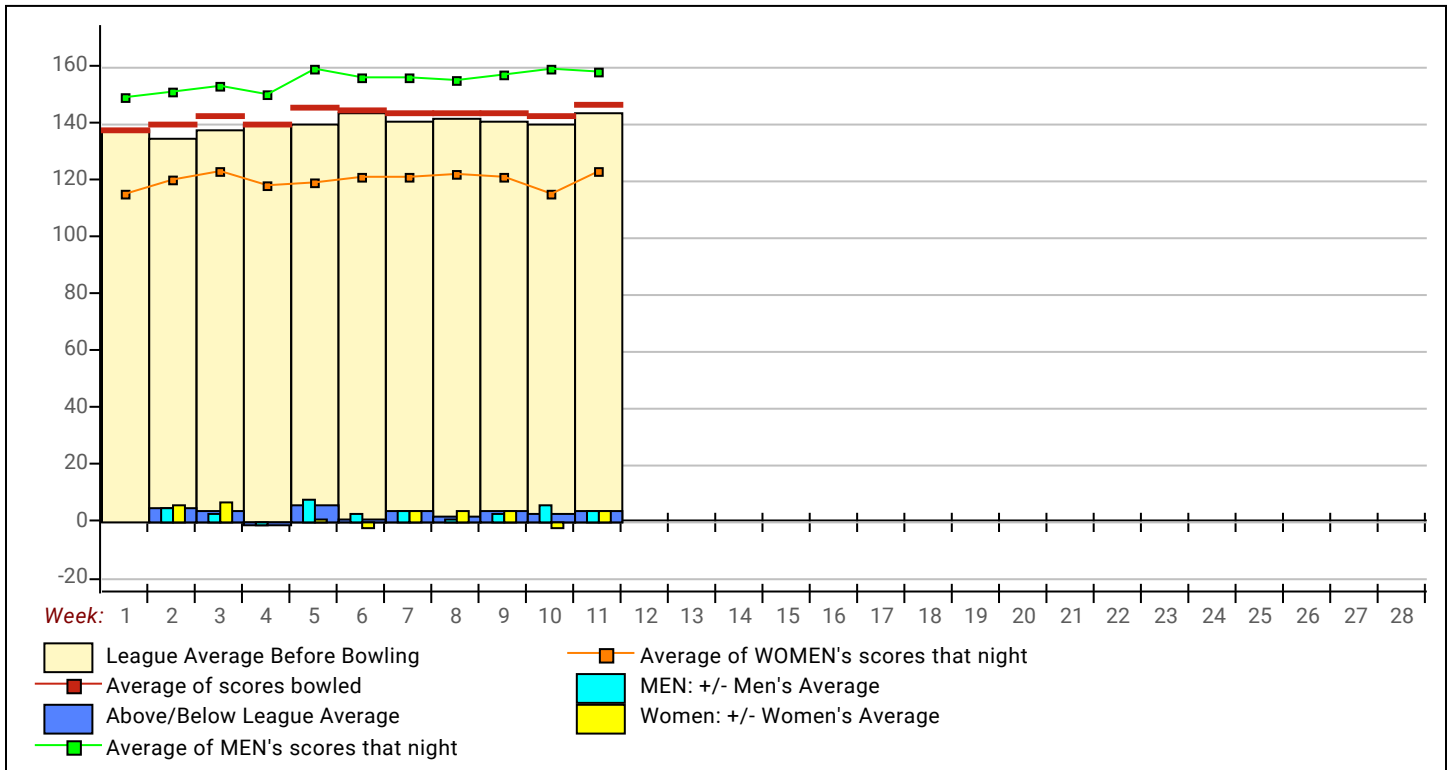

Bowling						To Raise	To Drop				HDCP		
ID #	Hand	Name	Avg	HDCP	Pins	Gms	Avg +1	Avg -1	-1-	-2-	-3-	Total	Total
19 - PinGuins													
74		Brad Claiborn	179	21	537	3	543	536	192	169	176	537	600
56		Jim Lane	139	61	4192	30	428	394	131	110	126	367	544
57		Ted Lane	164	36	5413	33	527	490	191	168	175	534	648
55		Jody Hoke	128	72	3480	27	390	359				0	0
20 - Split Happens													
58		Lana Mellen	153	47	5049	33	495	458	185	155	134	474	618
59		Linda Knowles	117	83	3518	30	376	342	126	139	111	376	628
60		John Knowles	161	39	5318	33	514	477	155	186	184	525	648
69		George Van Horn	155	45	465	3	471	464				0	0

Temporary Substitutes Division 1: Enter Div Label

Men Division 1: Enter Div Label

Name	Avg HDCP		Pins Gms		High Game	High Sers	HDCP Game	HDCP Sers	-1-	-2-	-3-	Total	HDCP Total
Redge Clapp	182	18	547	3	190	547						0	0

Women Division 1: Enter Div Label

Name	Avg HDCP		Pins Gms		High Game	High Sers	HDCP Game	HDCP Sers	-1-	-2-	-3-	Total	HDCP Total
Martha Escarzaga	100	100	1816	18	137	340	239	646				0	0
Bianca Rehn	105	95	2221	21	136	338	229	603	82	98	104	284	563

League Average Week-by-Week

Individual High Averages

Men	Women
203.67 Wes Vinsonhaler	157.14 Dawn Baltadonis
194.64 Tim Fisher	154.47 Denise Carpenter
188.04 Greg Strang	153.00 Lana Mellen
182.03 Matt Wutherich	136.21 Jan Barnard
180.82 Hunter Duchon	133.61 Rebekkah Mercado

Most Improved Average

Men	Women
147 to 161.94 = +14.94 Arthur Eslinger	116 to 133.61 = +17.61 Rebekkah Mercado
144 to 156.45 = +12.45 Rick Baltadonis	122 to 132.33 = +10.33 Judy Repp