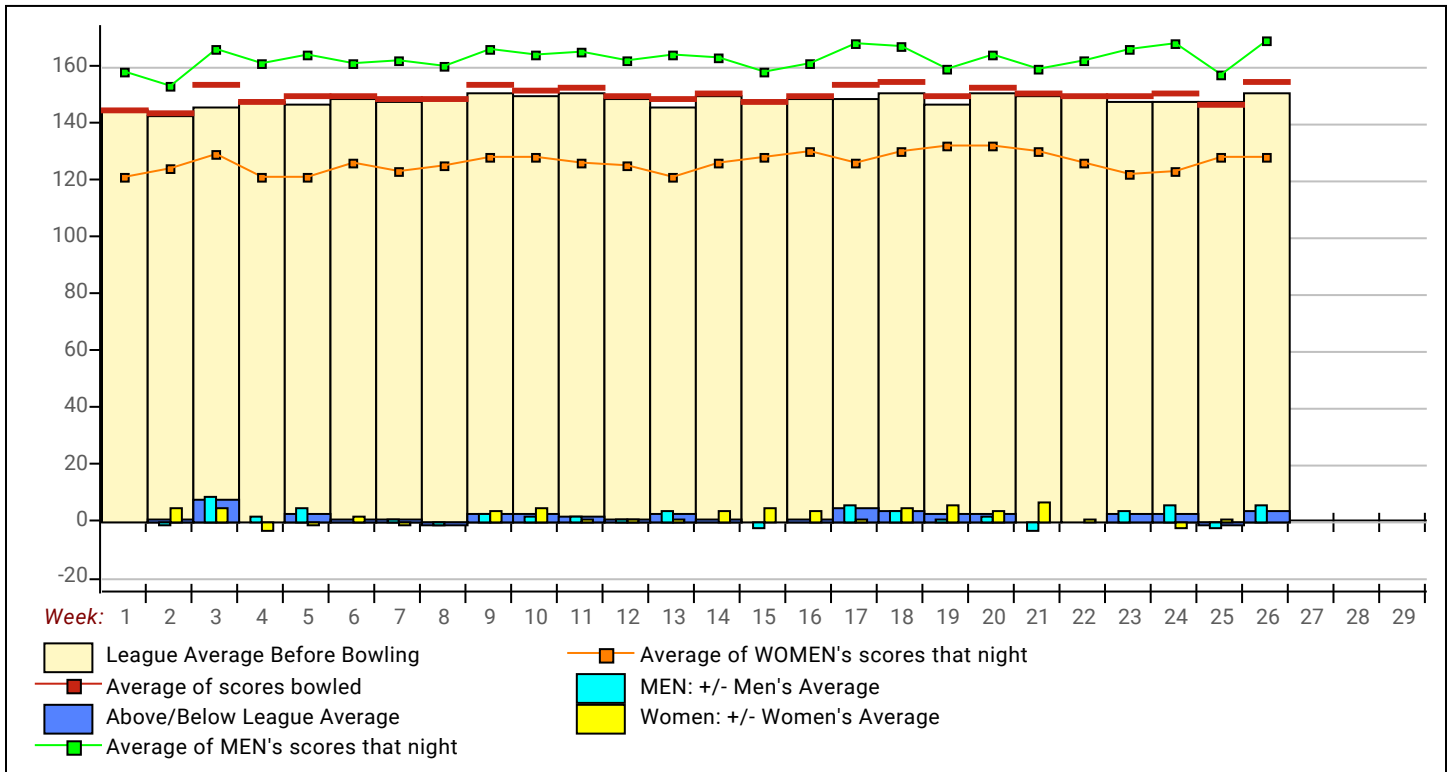

Bowling						To Raise	To Drop				HDCP		
ID #	Hand	Name	Avg HDCP		Pins	Gms	Avg +1	Avg -1	-1-	-2-	-3-	Total	Total
20 - TBD													
16		Jan Barnard	143	45	8157	57	483	422	166	192	144	502	643
17		Jim Barnard	165	28	11444	69	508	435	156	209	147	512	596
18		Wes Vinsonhaler	203	0	12193	60	659	595	237	201	216	654	654
30		Mike Conaway	185	12	1672	9	560	547				0	0

Temporary Substitutes Division 1: Enter Div Label

Men Division 1: Enter Div Label

Name	Avg HDCP		Pins	Gms	High Game	High Sers	HDCP Game	HDCP Sers	-1-	-2-	-3-	Total	HDCP Total
Redge Clapp	199	0	597	3	222	597						0	0
John Cook	102	78	923	9	131	344						0	0
Jesse Griffin	127	58	1919	15	184	421	199	550				0	0
Adam Warr	120	64	0	0	0	0						0	0
Matt Wutherich	189	8	2275	12	244	591						0	0

Women Division 1: Enter Div Label

Name	Avg HDCP		Pins	Gms	High Game	High Sers	HDCP Game	HDCP Sers	-1-	-2-	-3-	Total	HDCP Total
Sage Wutherich	130	56	390	3	135	390						0	0

League Average Week-by-Week

Individual High Averages

Men	Women
214.46 Jake Fessenden	155.18 Dawn Baltadonis
203.22 Wes Vinsonhaler	154.46 Lana Mellen
202.40 Hunter Duchon	143.11 Jan Barnard
200.72 Cameron Vannan	139.81 Deanna Messinger
199.29 Johnny Babbitt	137.29 Rose Calico

Most Improved Average

Men	Women
139 to 164.77 = +25.77 Ryan Jensen	89 to 103.15 = +14.15 Michelle Hammerling
130 to 153.33 = +23.33 Ryan Matthews	105 to 117.43 = +12.43 Lori Embrey
136 to 152.33 = +16.33 Aidan Bolt	103 to 114.73 = +11.73 Martha Escarzaga
139 to 154.39 = +15.39 Doug Johnston	101 to 112.37 = +11.37 Christie Doucette