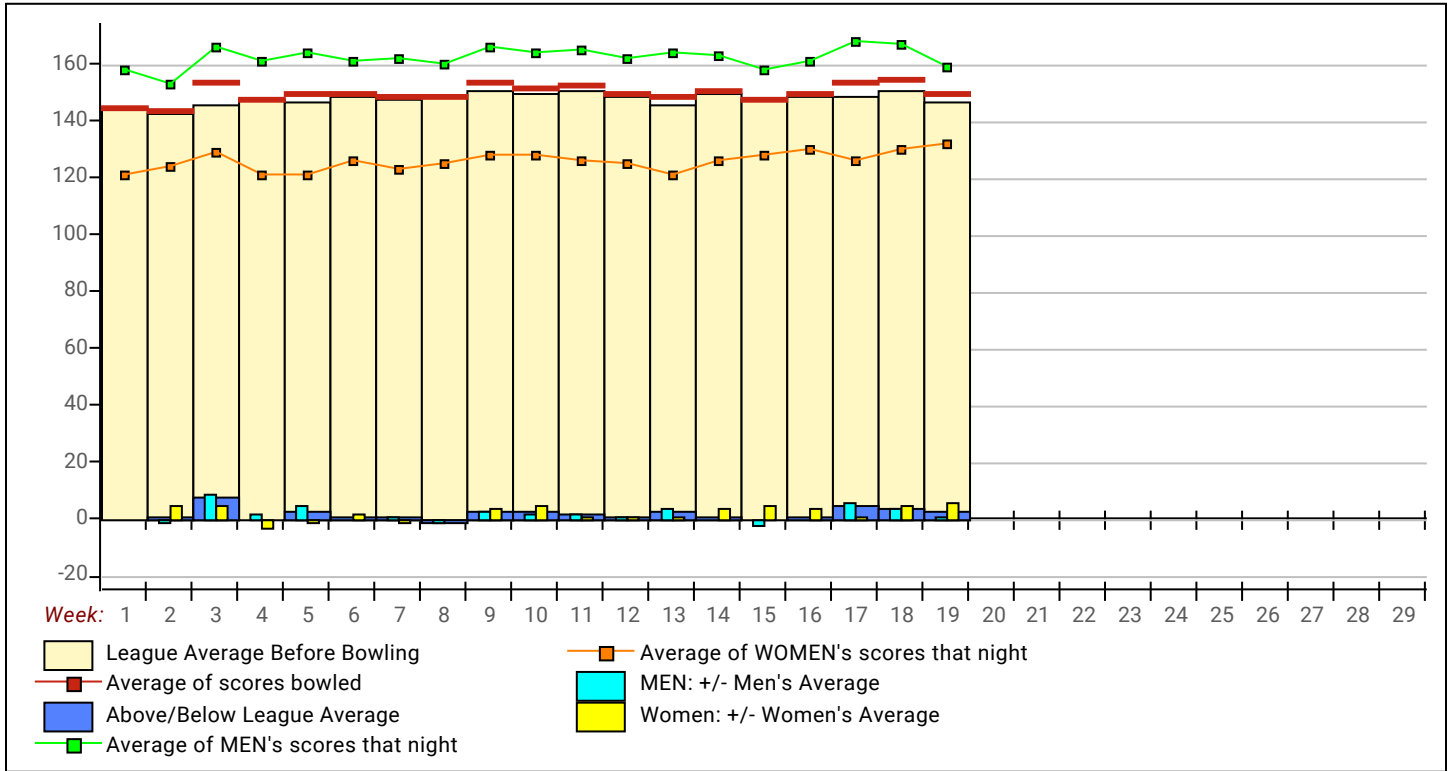

Name	Avg HDCP		Pins	Gms	High Game	High Sers	HDCP Game	HDCP Sers	-1-	-2-	-3-	Total	HDCP Total
Sage Wutherich	130	56	390	3	135	390						0	0

League Average Week-by-Week

Individual High Averages

Men		Women	
213.17	Jake Fessenden	156.30	Dawn Baltadonis
203.67	Wes Vinsonhaler	154.05	Lana Mellen
198.46	Johnny Babbitt	141.60	Jan Barnard
196.37	Hunter Duchon	139.46	Rose Calico
195.79	Tim Fisher	138.72	Deanna Messinger

Most Improved Average

Men				Women				
139	to	163.12	= +24.12	Ryan Jensen	103	to	115.45 = +12.45	Martha Escarzaga
136	to	152.65	= +16.65	Aidan Bolt	101	to	112.65 = +11.65	Christie Doucette
130	to	145.20	= +15.20	Ryan Matthews	89	to	100.49 = +11.49	Michelle Hammerling
167	to	180.35	= +13.35	Wayne Earl	129	to	139.46 = +10.46	Rose Calico
139	to	151.25	= +12.25	Doug Johnston	132	to	141.60 = +9.60	Jan Barnard