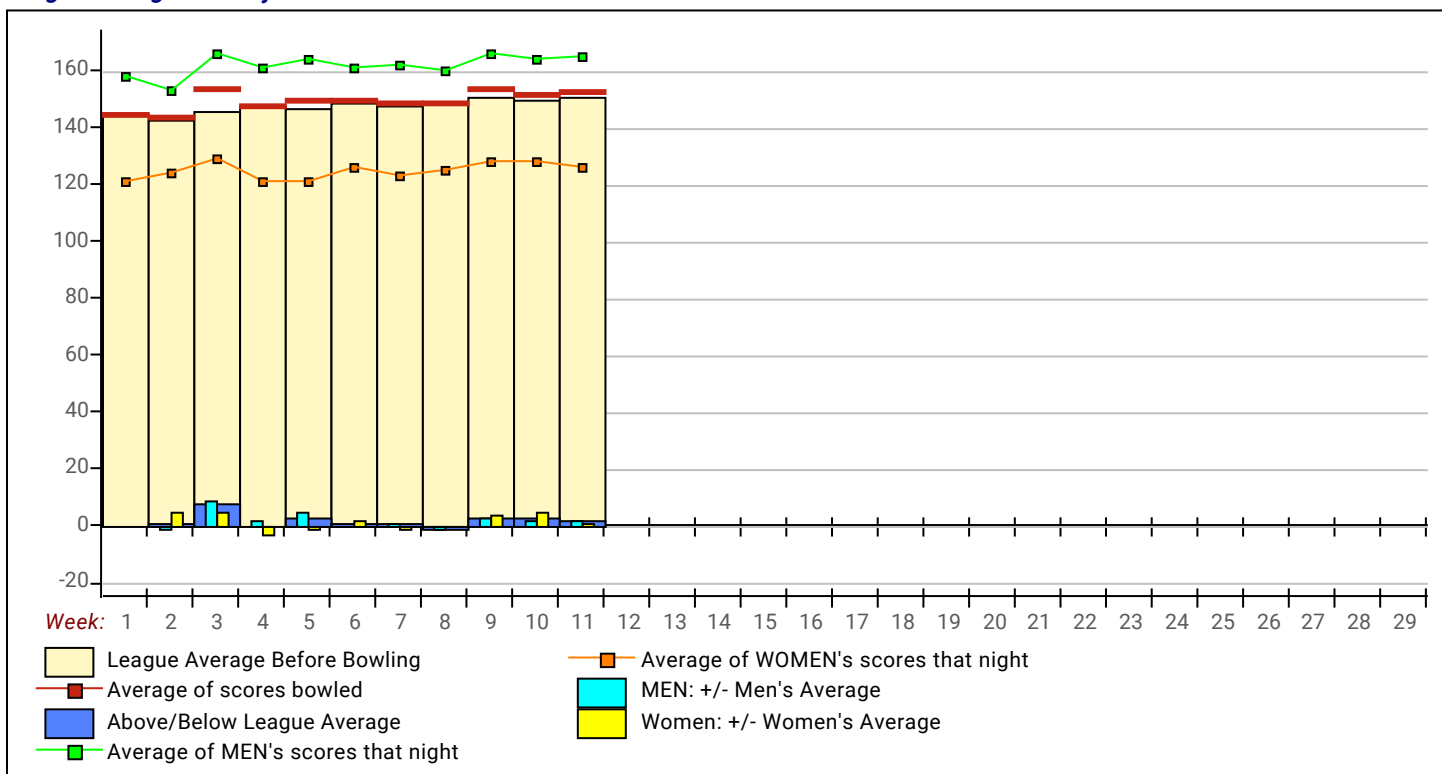

League Average Week-by-Week

Individual High Averages

Men 217.15 Jake Fessenden 203.11 Wes Vinsonhaler 196.11 Tim Fisher 196.09 Cameron Vannon 194.64 Johnny Babbitt	Women 153.45 Lana Mellen 153.03 Dawn Baltadonis 140.58 Deanna Messinger 136.88 Jan Barnard 135.94 Rose Calico

Most Improved Average

Men 171 to 190.21 = +19.21 Seth Ferrett 136 to 154.67 = +18.67 Aidan Bolt 139 to 155.15 = +16.15 Ryan Jensen 167 to 178.30 = +11.30 Wayne Earl 144 to 152.52 = +8.52 Bret Beck	Women 103 to 113.70 = +10.70 Martha Escarzaga 101 to 111.67 = +10.67 Christie Doucette 105 to 112.30 = +7.30 Lori Dainty 129 to 135.94 = +6.94 Rose Calico 89 to 95.36 = +6.36 Michelle Hammerling